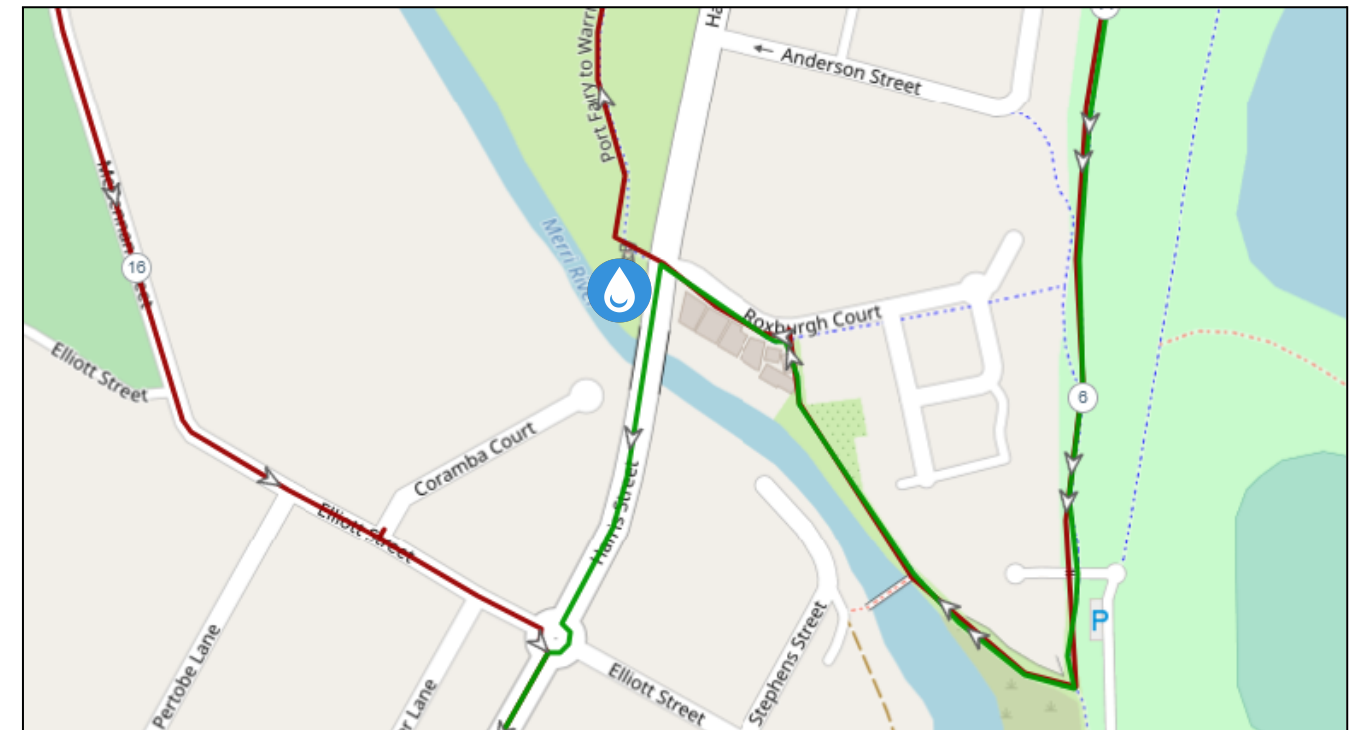

# Warrnambool Running Festival 2023

Course Map and Interactive Map Summary

Warrnambool Running Festival 2 km Course - <https://www.plotaroute.com/route/2205288?units=km>

Aid Stations

Pavilion Cafe - Aid Station #1  
 21.1k event: 1.75km & 20km  
 10k event: 8.8km

Granny's Grave - Aid Station #2  
 21.1k event: 5km & 10.5km  
 10k event: 2.4km  
 6k event: 2.4km & 4km

Logans Beach - Aid Station #3  
 21.1k event: 8km

Woolen Mill - Aid Station #4  
 21.1k event: 14.75km  
 10k event: 6.5km