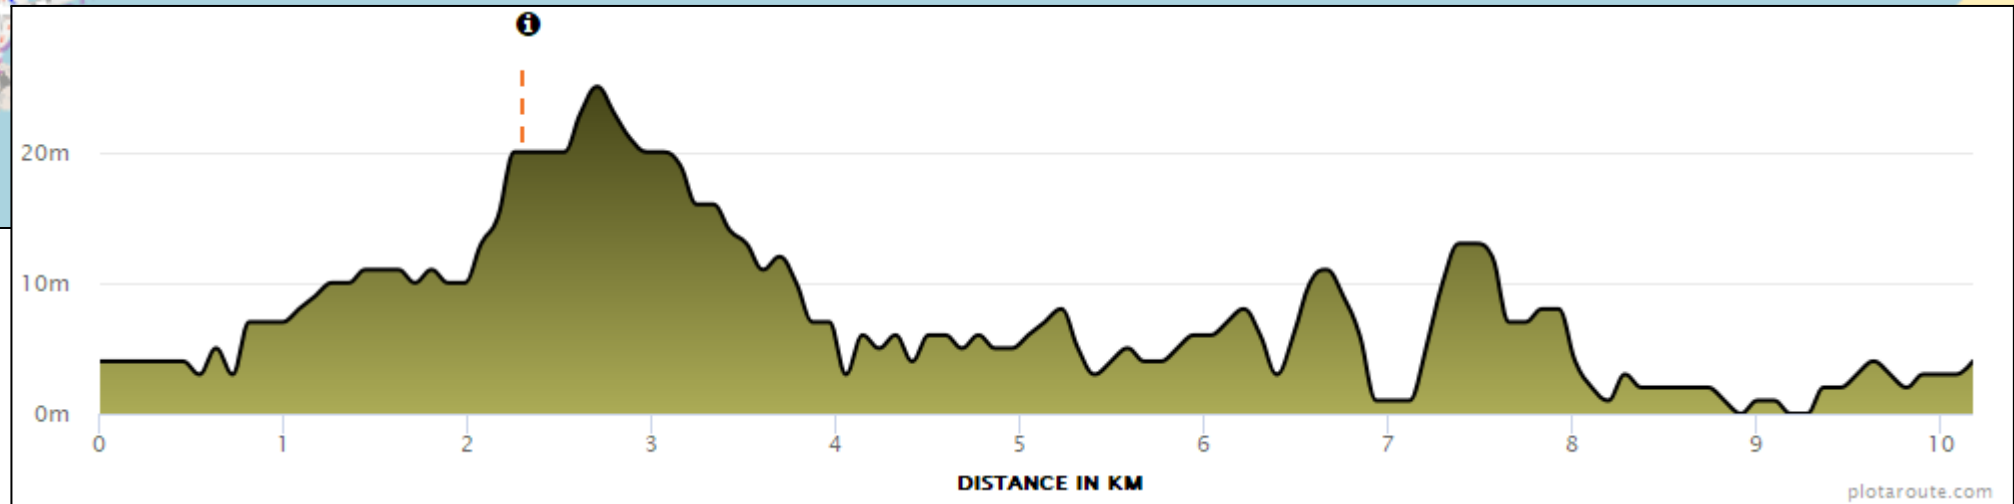

# Warrnambool Running Festival 2023

Course Map and Interactive Map Summary

Warrnambool Running Festival 2 km Course - <https://www.plotaroute.com/route/2205288?units=km>

Aid Stations

Pavilion Cafe - Aid Station #1  
 21.1k event: 1.75km & 20km  
 10k event: 8.8km

Granny's Grave - Aid Station #2  
 21.1k event: 5km & 10.5km  
 10k event: 2.4km  
 6k event: 2.4km & 4km

Logans Beach - Aid Station #3  
 21.1k event: 8km

Woolen Mill - Aid Station #4  
 21.1k event: 14.75km  
 10k event: 6.5km