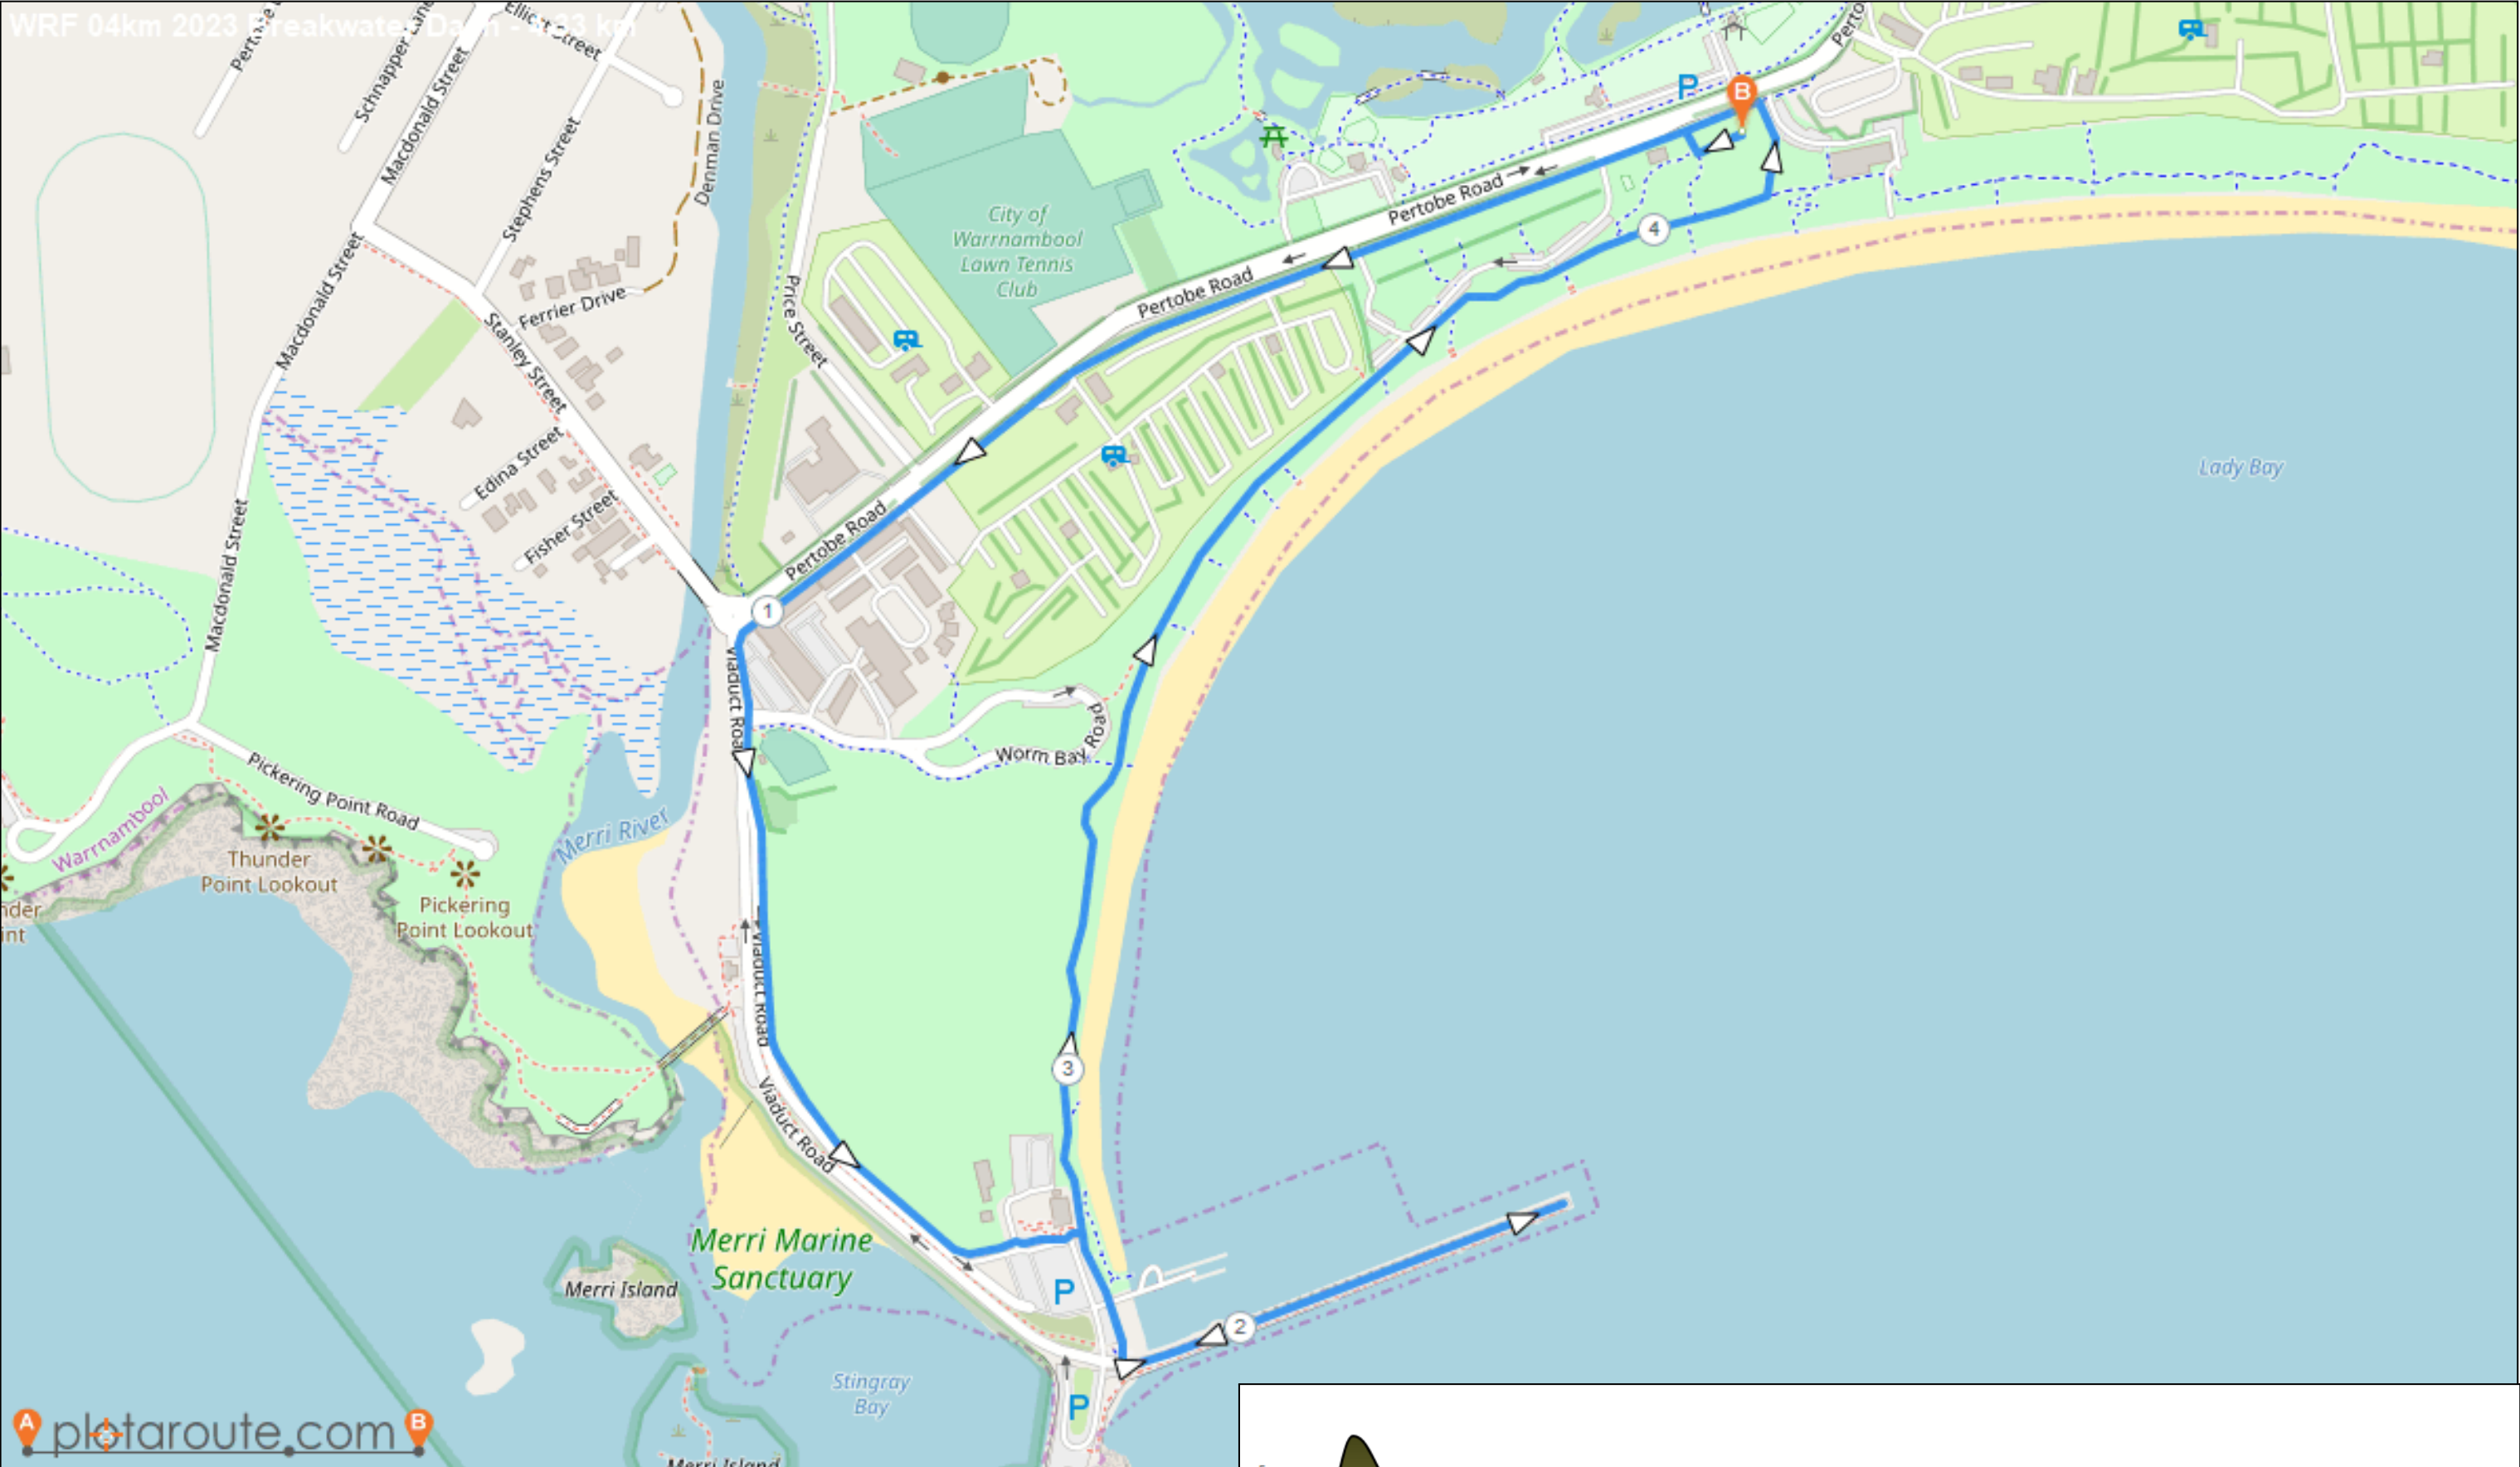

# Warrnambool Running Festival 2023

Course Map and Interactive Map Summary

Warrnambool Running Festival 2 km Course - <https://www.plotaroute.com/route/2205288?units=km>

Aid Stations

Pavilion Cafe - Aid Station #1  
 21.1k event: 1.75km & 20km  
 10k event: 8.8km

Granny's Grave - Aid Station #2  
 21.1k event: 5km & 10.5km  
 10k event: 2.4km  
 6k event: 2.4km & 4km

Logans Beach - Aid Station #3  
 21.1k event: 8km

Woolen Mill - Aid Station #4  
 21.1k event: 14.75km  
 10k event: 6.5km