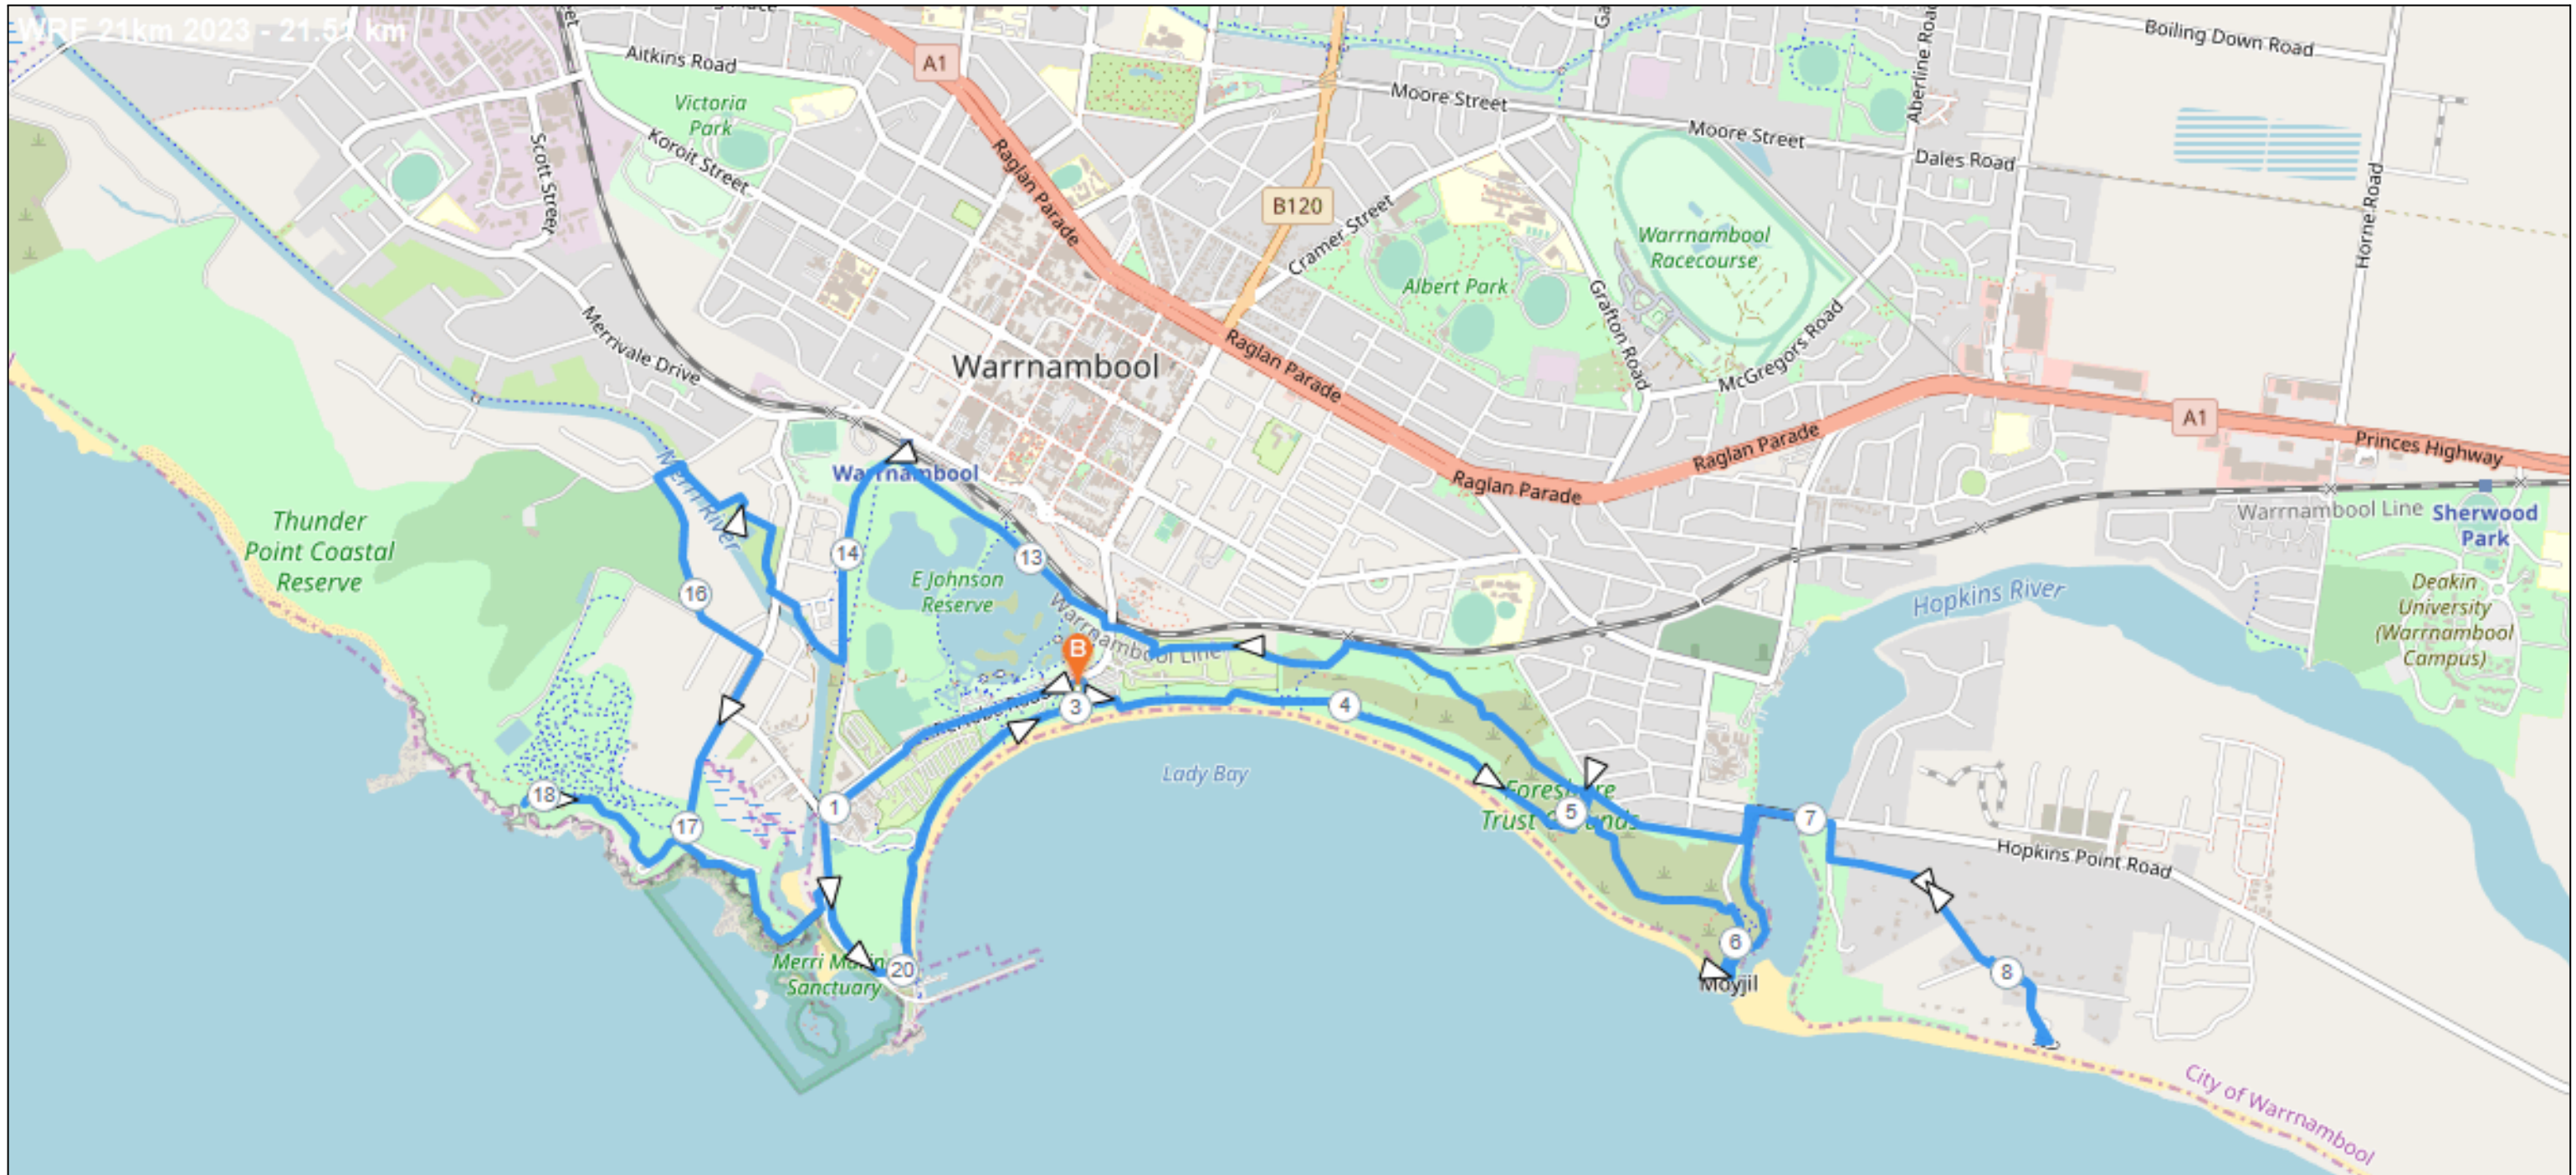

# Warrnambool Running Festival 2023

Course Map and Interactive Map Summary

Warrnambool Running Festival 2 km Course - <https://www.plotaroute.com/route/2205288?units=km>

Aid Stations

Pavilion Cafe - Aid Station #1  
 21.1k event: 1.75km & 20km  
 10k event: 8.8km

Granny's Grave - Aid Station #2  
 21.1k event: 5km & 10.5km  
 10k event: 2.4km  
 6k event: 2.4km & 4km

Logans Beach - Aid Station #3  
 21.1k event: 8km

Woolen Mill - Aid Station #4  
 21.1k event: 14.75km  
 10k event: 6.5km