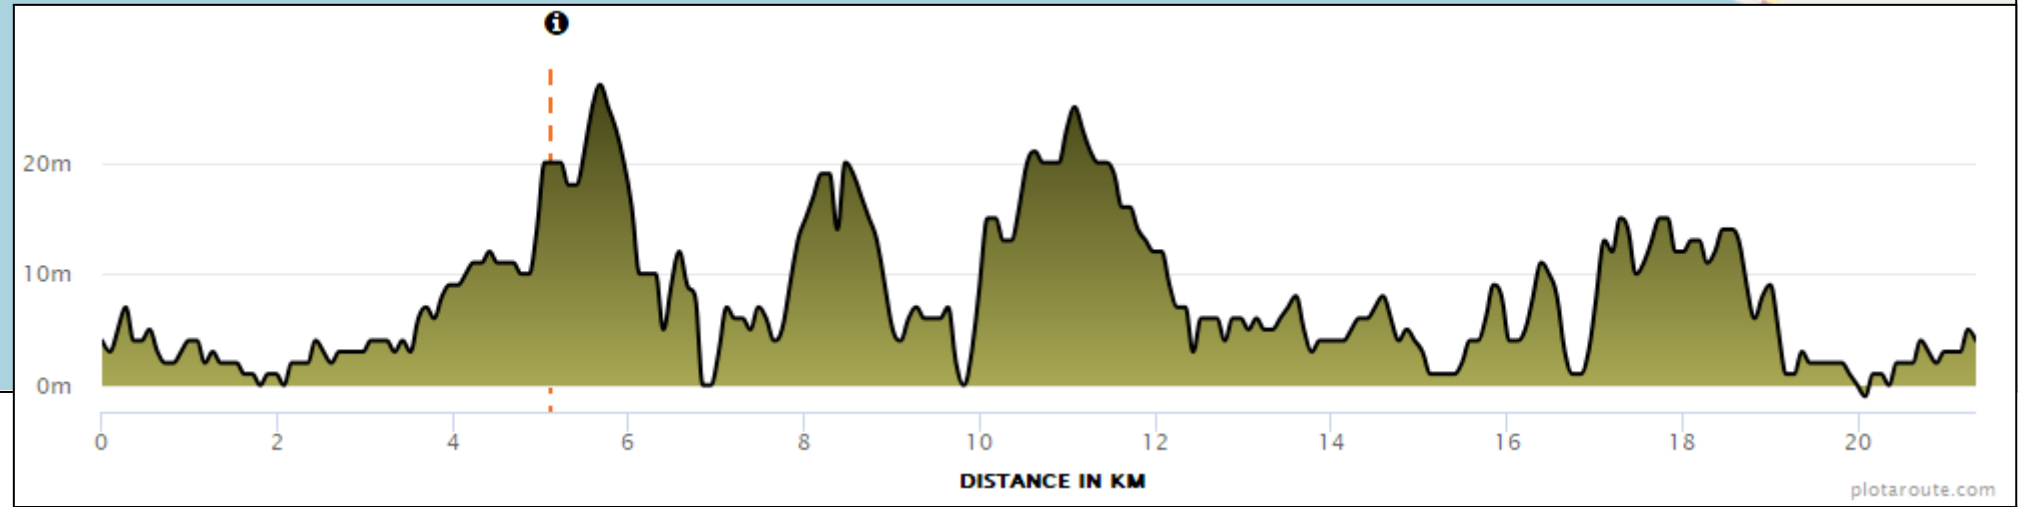

# Warrnambool Running Festival 2023

Course Map and Interactive Map Summary

Warrnambool Running Festival 2 km Course - <https://www.plotaroute.com/route/2205288?units=km>

Aid Stations

Pavilion Cafe - Aid Station #1  
 21.1k event: 1.75km & 20km  
 10k event: 8.8km

Granny's Grave - Aid Station #2  
 21.1k event: 5km & 10.5km  
 10k event: 2.4km  
 6k event: 2.4km & 4km

Logans Beach - Aid Station #3  
 21.1k event: 8km

Woolen Mill - Aid Station #4  
 21.1k event: 14.75km  
 10k event: 6.5km