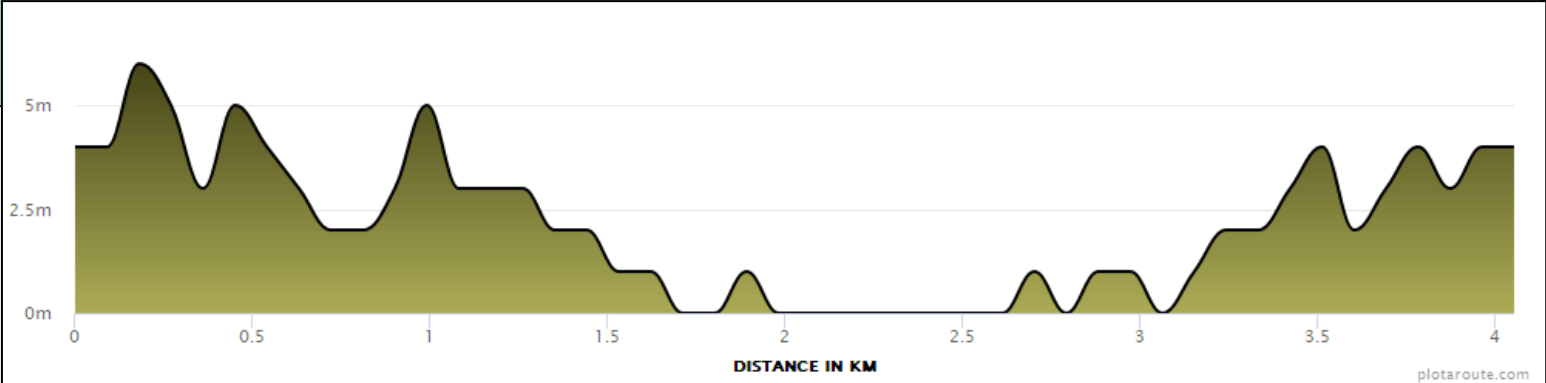

# Warrnambool Running Festival 2023

Course Map and Interactive Map Summary

Warrnambool Running Festival 2 km Course - <https://www.plotaroute.com/route/2205288?units=km>

Aid Stations

Pavilion Cafe - Aid Station #1  
 21.1k event: 1.75km & 20km  
 10k event: 8.8km

Granny's Grave - Aid Station #2  
 21.1k event: 5km & 10.5km  
 10k event: 2.4km  
 6k event: 2.4km & 4km

Logans Beach - Aid Station #3  
 21.1k event: 8km

Woolen Mill - Aid Station #4  
 21.1k event: 14.75km  
 10k event: 6.5km