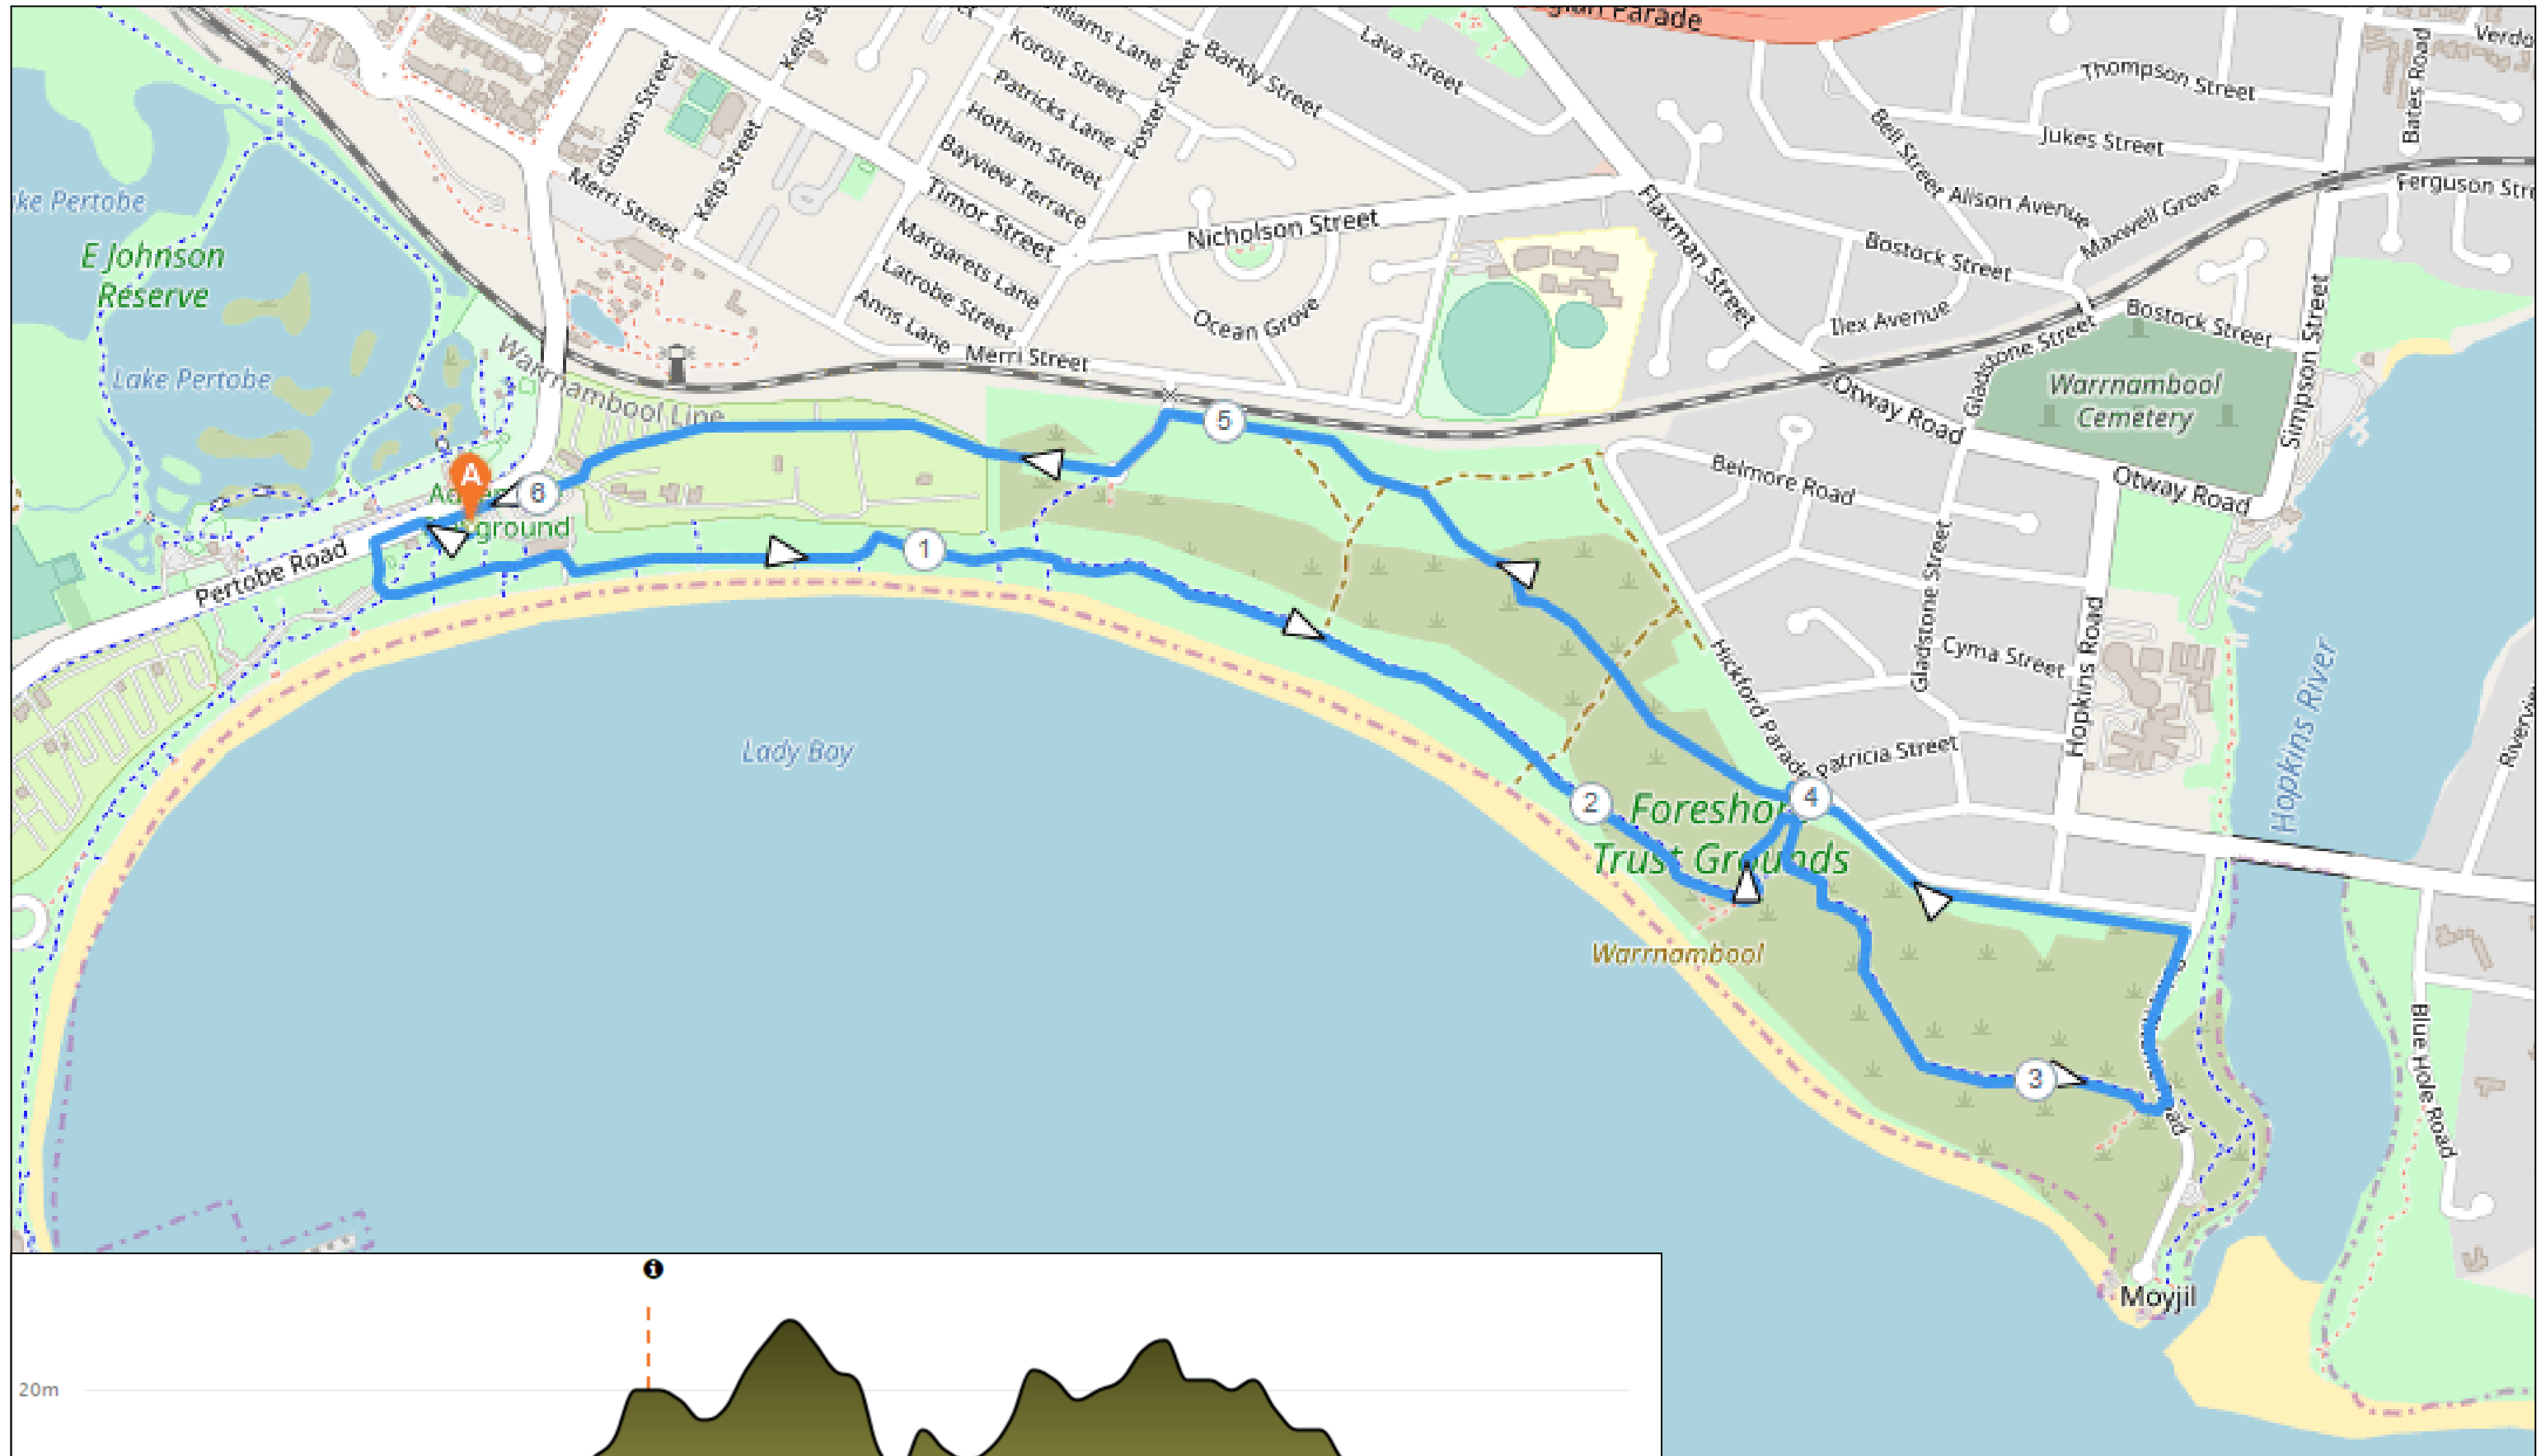

# Warrnambool Running Festival 2023

Course Map and Interactive Map Summary

Warrnambool Running Festival 2 km Course - <https://www.plotaroute.com/route/2205288?units=km>

Aid Stations

Pavilion Cafe - Aid Station #1  
 21.1k event: 1.75km & 20km  
 10k event: 8.8km

Granny's Grave - Aid Station #2  
 21.1k event: 5km & 10.5km  
 10k event: 2.4km  
 6k event: 2.4km & 4km

Logans Beach - Aid Station #3  
 21.1k event: 8km

Woolen Mill - Aid Station #4  
 21.1k event: 14.75km  
 10k event: 6.5km