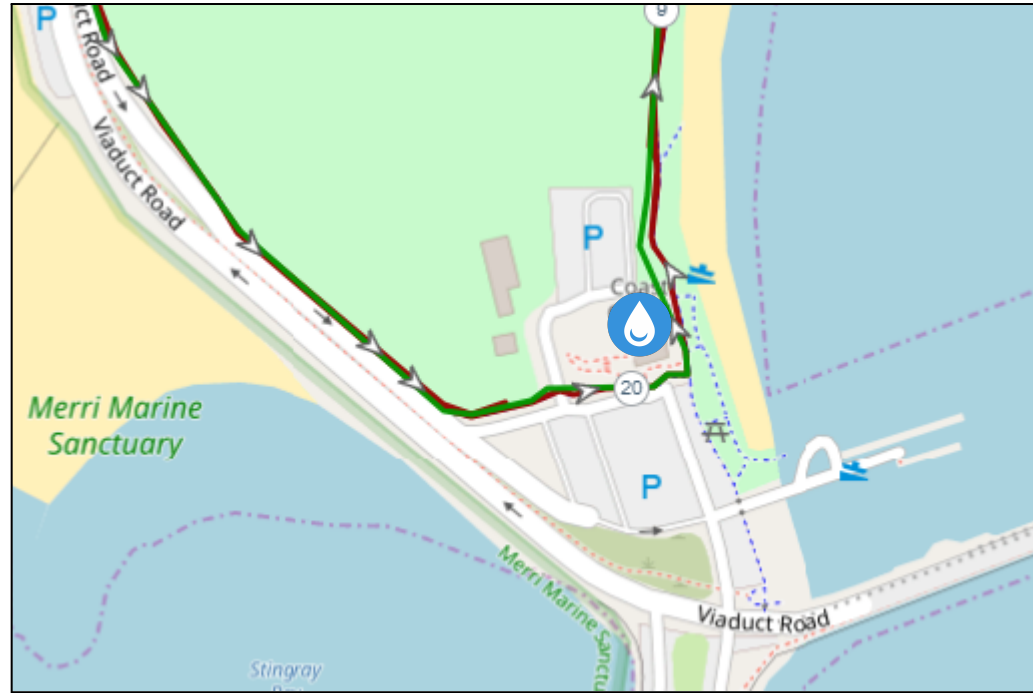

# Warrnambool Running Festival 2023

Course Map and Interactive Map Summary

Warrnambool Running Festival 2 km Course - <https://www.plotaroute.com/route/2205288?units=km>

Aid Stations

Pavilion Cafe - Aid Station #1  
 21.1k event: 1.75km & 20km  
 10k event: 8.8km

Granny's Grave - Aid Station #2  
 21.1k event: 5km & 10.5km  
 10k event: 2.4km  
 6k event: 2.4km & 4km

Logans Beach - Aid Station #3  
 21.1k event: 8km

Woolen Mill - Aid Station #4  
 21.1k event: 14.75km  
 10k event: 6.5km