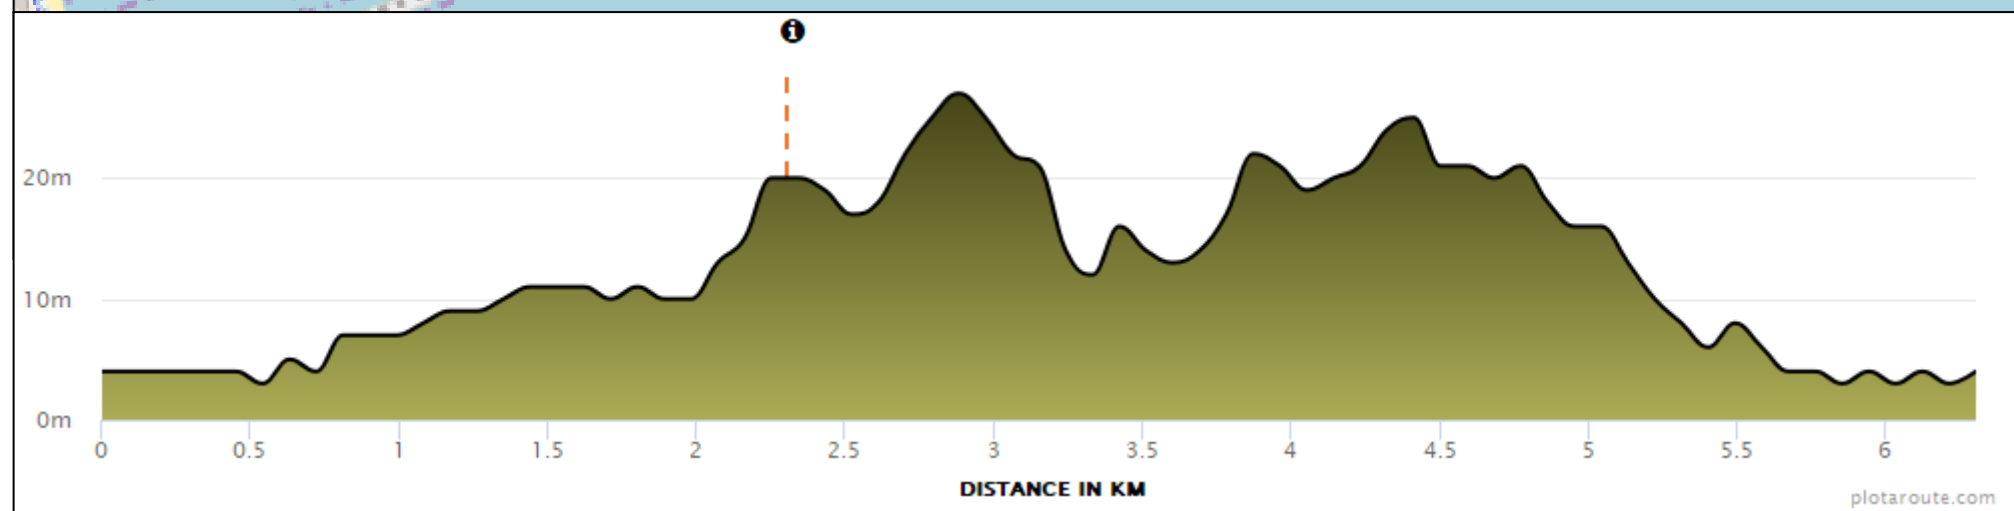

# Warrnambool Running Festival 2023

Course Map and Interactive Map Summary

Warrnambool Running Festival 2 km Course - <https://www.plotaroute.com/route/2205288?units=km>

Aid Stations

Pavilion Cafe - Aid Station #1  
 21.1k event: 1.75km & 20km  
 10k event: 8.8km

Granny's Grave - Aid Station #2  
 21.1k event: 5km & 10.5km  
 10k event: 2.4km  
 6k event: 2.4km & 4km

Logans Beach - Aid Station #3  
 21.1k event: 8km

Woolen Mill - Aid Station #4  
 21.1k event: 14.75km  
 10k event: 6.5km