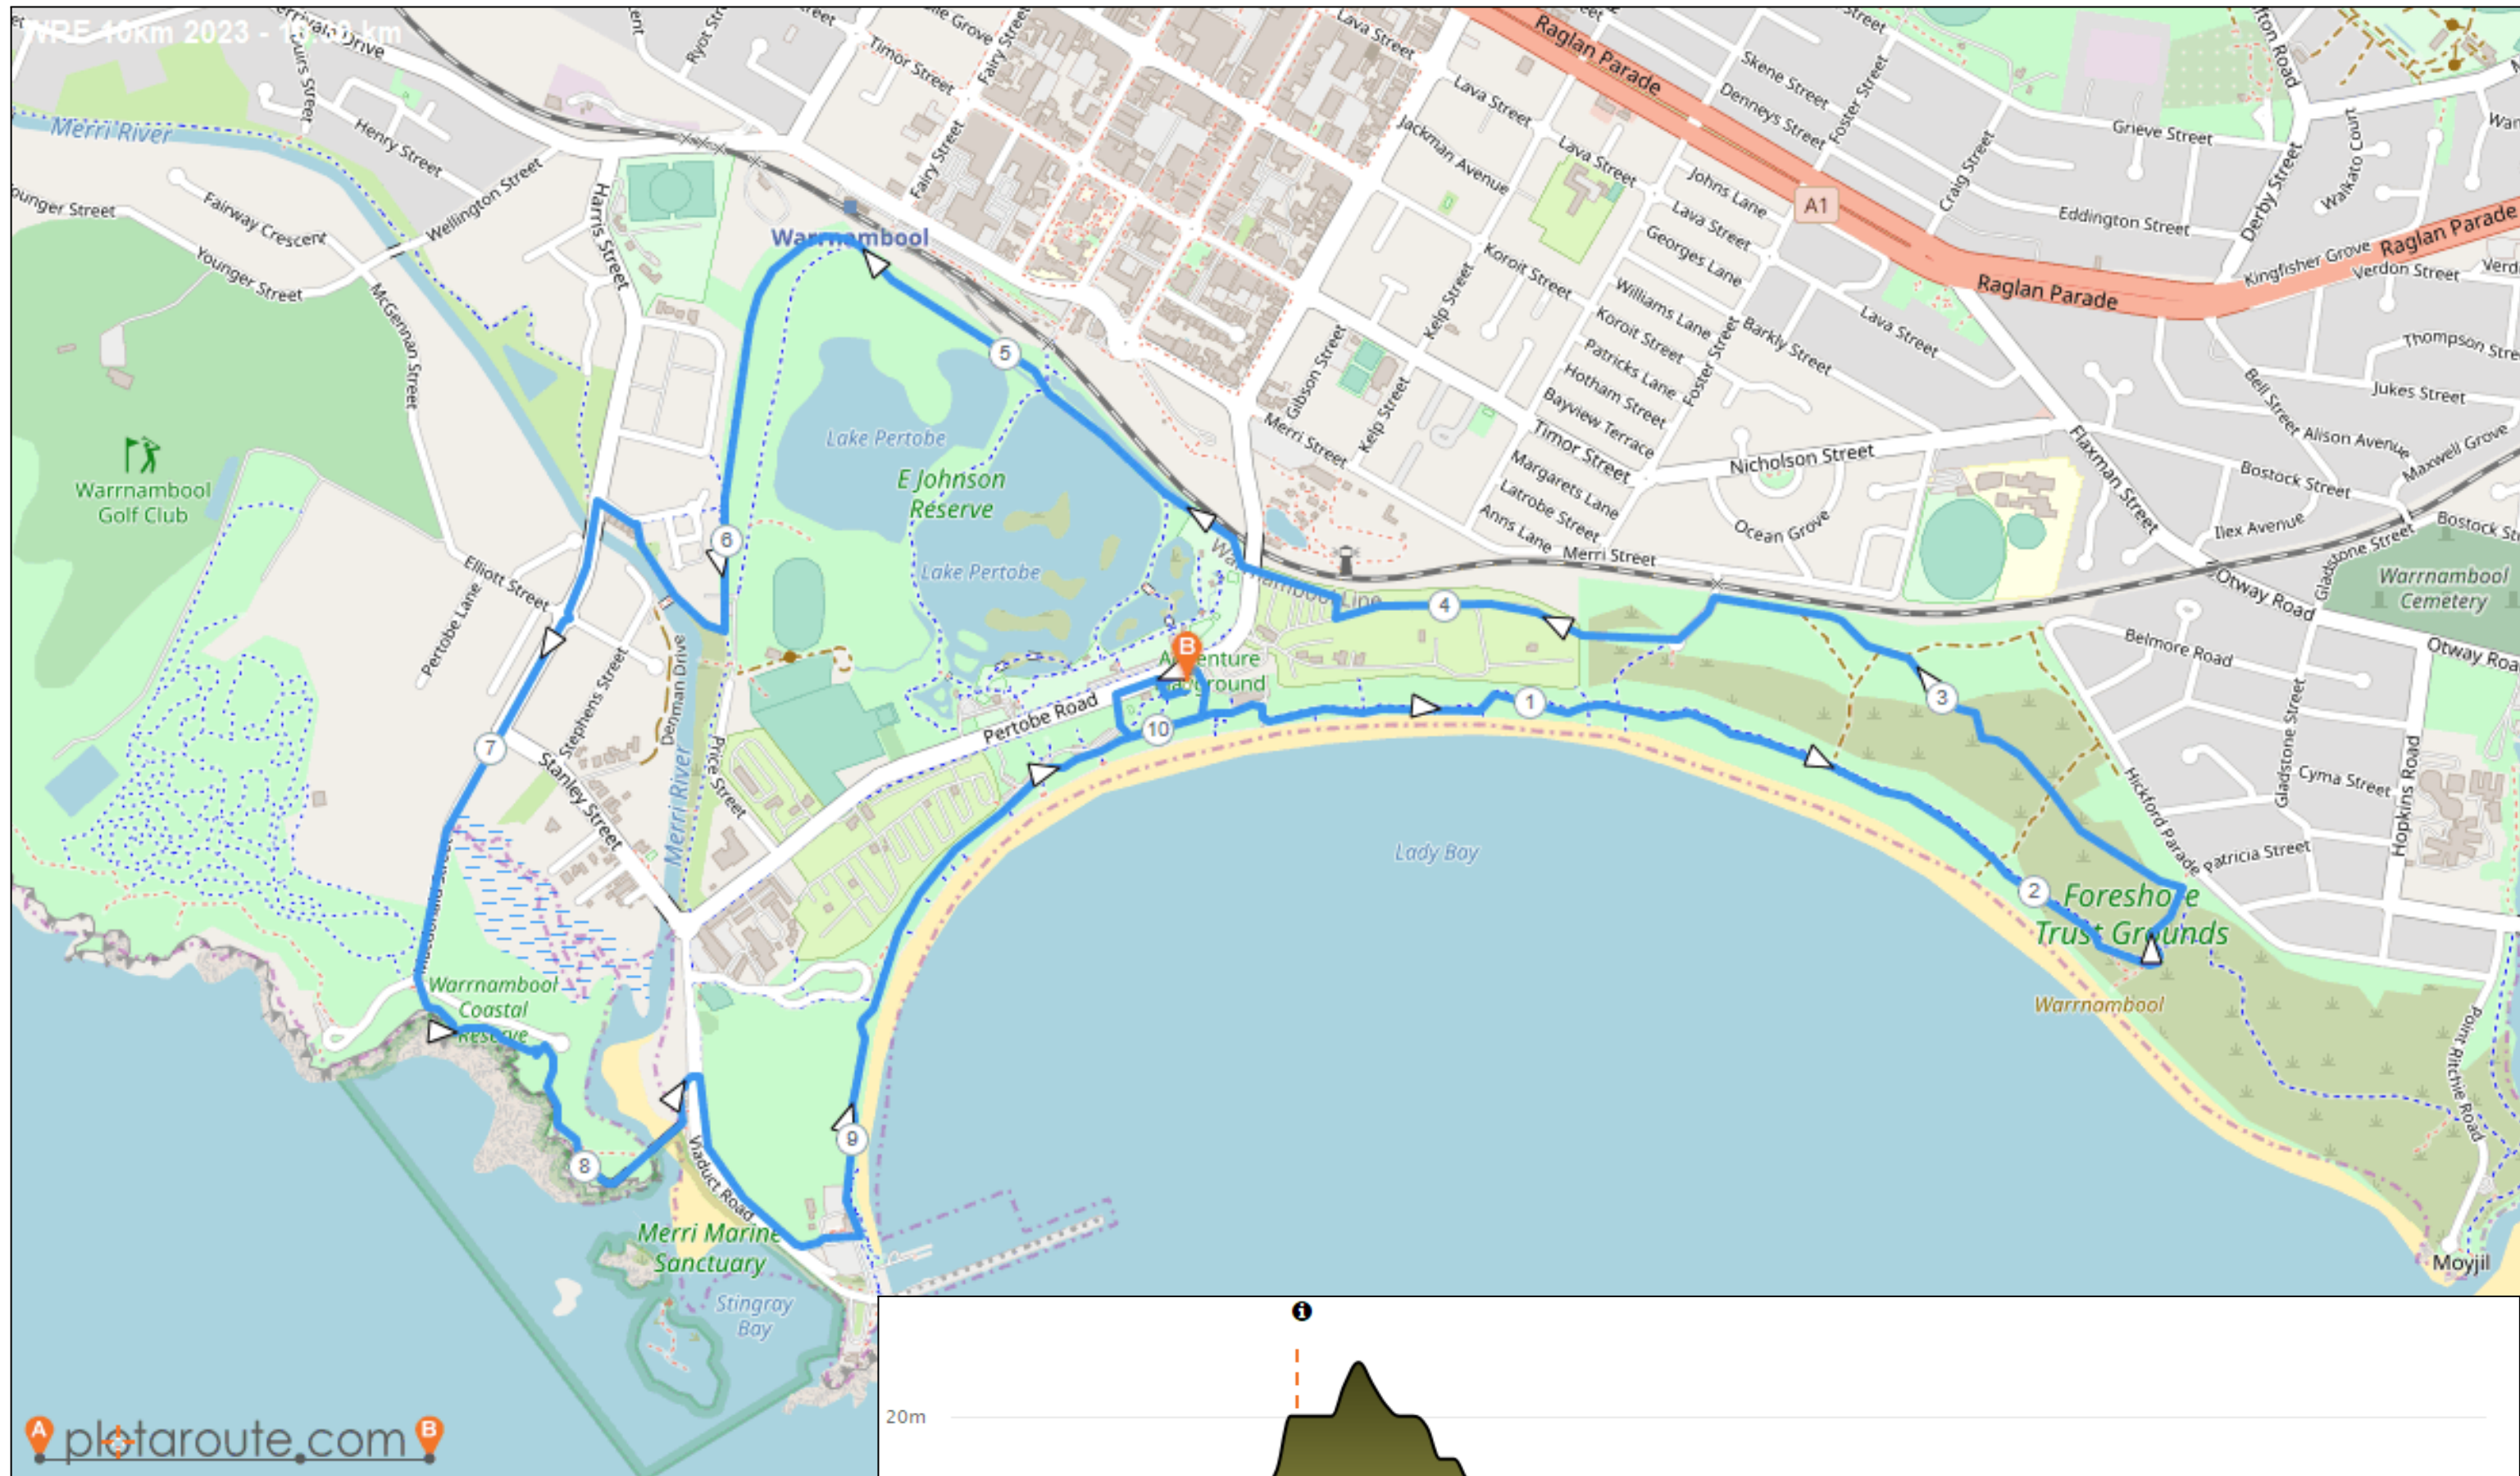

# Warrnambool Running Festival 2023

Course Map and Interactive Map Summary

Warrnambool Running Festival 2 km Course - <https://www.plotaroute.com/route/2205288?units=km>

Aid Stations

Pavilion Cafe - Aid Station #1  
 21.1k event: 1.75km & 20km  
 10k event: 8.8km

Granny's Grave - Aid Station #2  
 21.1k event: 5km & 10.5km  
 10k event: 2.4km  
 6k event: 2.4km & 4km

Logans Beach - Aid Station #3  
 21.1k event: 8km

Woolen Mill - Aid Station #4  
 21.1k event: 14.75km  
 10k event: 6.5km