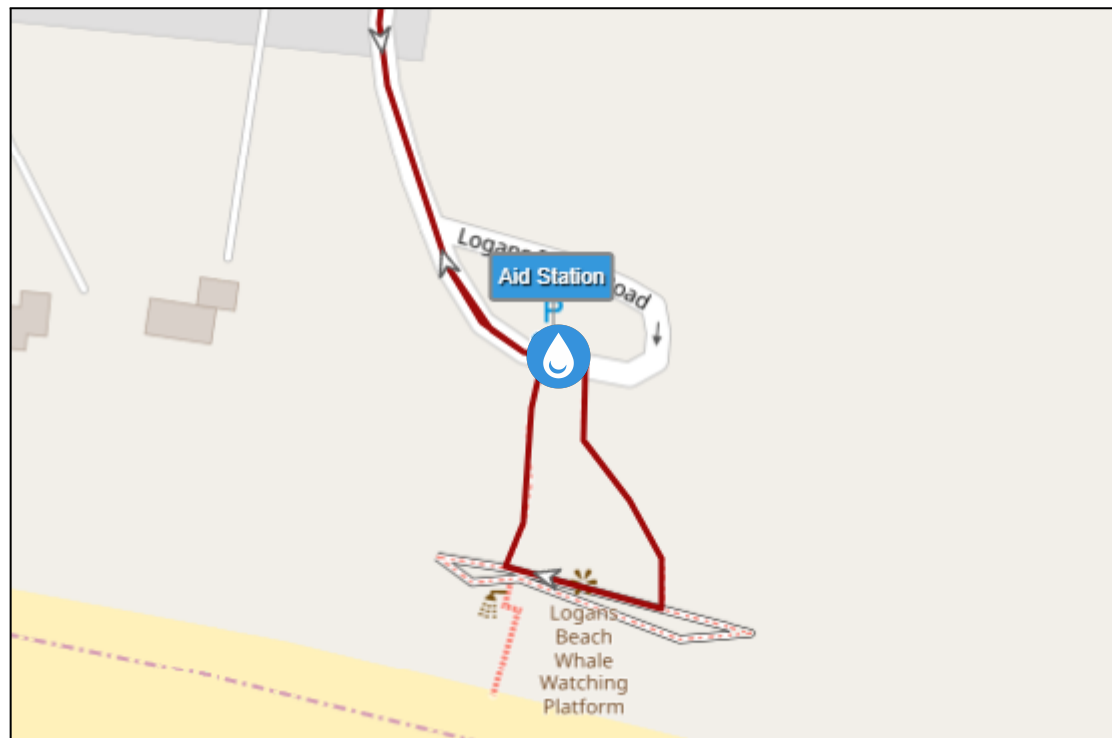

# Warrnambool Running Festival 2023

Course Map and Interactive Map Summary

Warrnambool Running Festival 2 km Course - <https://www.plotaroute.com/route/2205288?units=km>

Aid Stations

Pavilion Cafe - Aid Station #1  
 21.1k event: 1.75km & 20km  
 10k event: 8.8km

Granny's Grave - Aid Station #2  
 21.1k event: 5km & 10.5km  
 10k event: 2.4km  
 6k event: 2.4km & 4km

Logans Beach - Aid Station #3  
 21.1k event: 8km

Woolen Mill - Aid Station #4  
 21.1k event: 14.75km  
 10k event: 6.5km