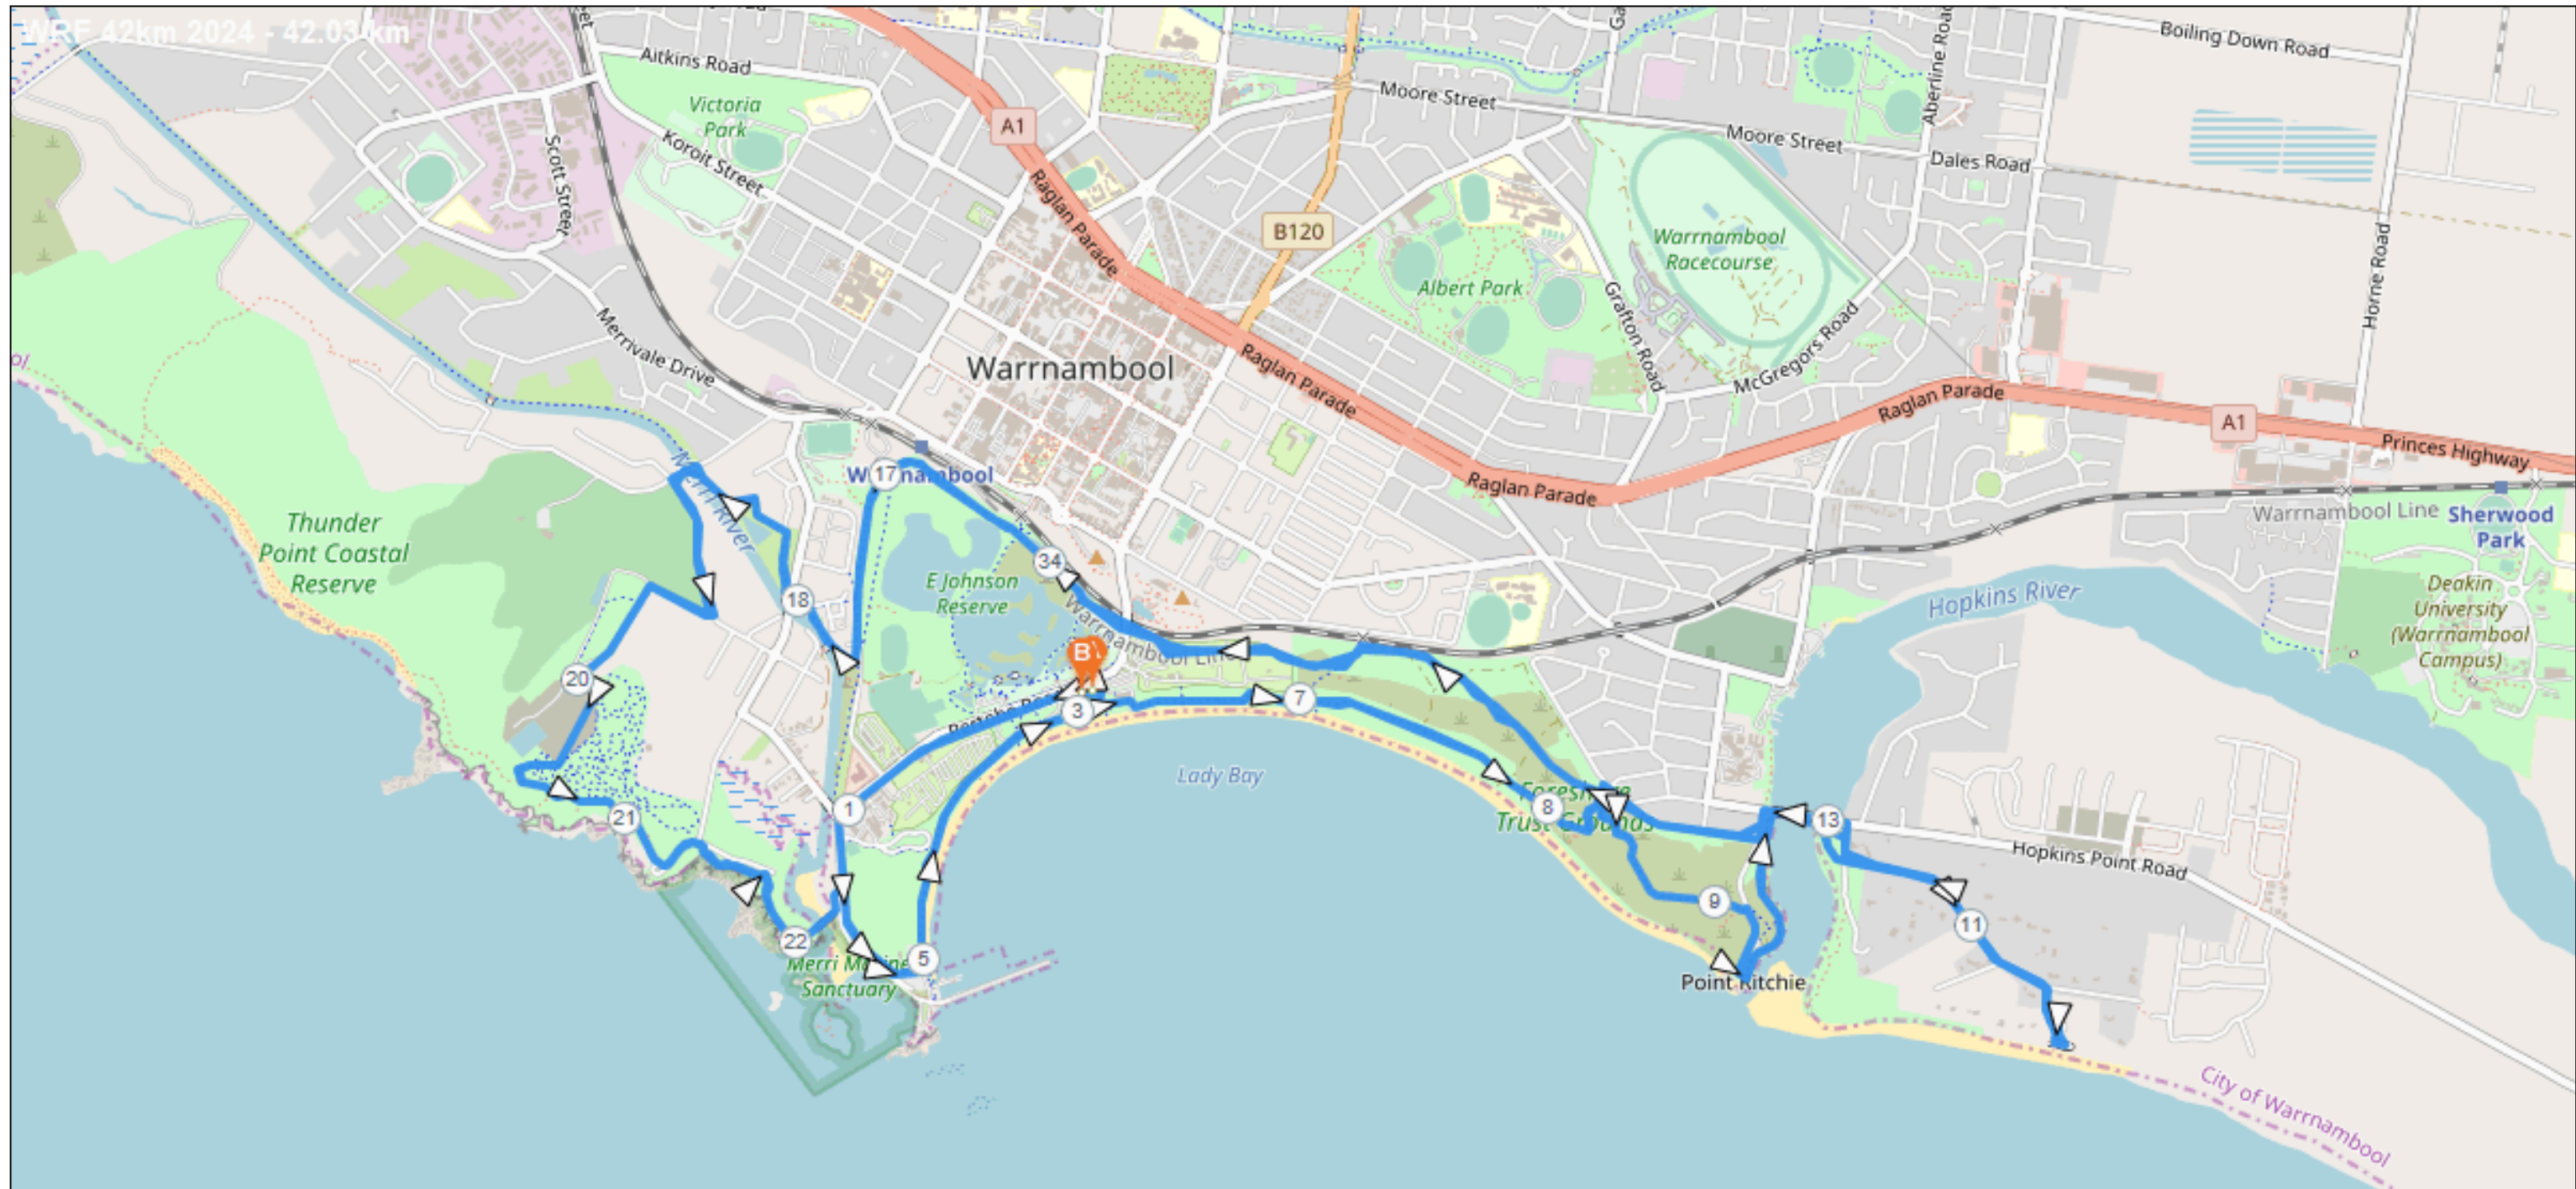

Warrnambool Running Festival 2025

Course Map and Interactive Map Summary

Warrnambool Running Festival 2 km Course - <https://www.plotaroute.com/route/2205288?units=km>

Aid Stations

Pavilion Cafe - Aid Station #1
 42.2k event: 1.75km, 4.9km, 22.75km & 40.25km
 21.1k event: 1.75km & 20km
 10k event: 8.8km

Granny's Grave - Aid Station #2
 42.2k event: 8.2km, 13.8km, 26km & 31.6km
 21.1k event: 5km & 10.5km
 10k event: 2.4km
 6k event: 2.4km & 4km

Logans Beach - Aid Station #3
 42.2k event: 11.4km & 29.3km
 21.1k event: 8km

Event Hub - Public Toilets (Surf Club & McGennans)
 42.2k event: 3k, 6k, 24k
 21.1k event: 3k

Moyjil (Point Ritchie) - Public Toilets
 42.2k event: 9k, 27k
 21.1k event: 6k

Blue Hole car park - Public Toilets (60m off course)
 42.2k event: 10.5k, 12.5k, 28.5k, 30.5k
 21.1k event: 7.5k, 9.5k

Stingray Bay Viaduct Road - Public Toilets
 42.2k event: 22k, 40k
 21.1k event: 19k
 10k event: 8k