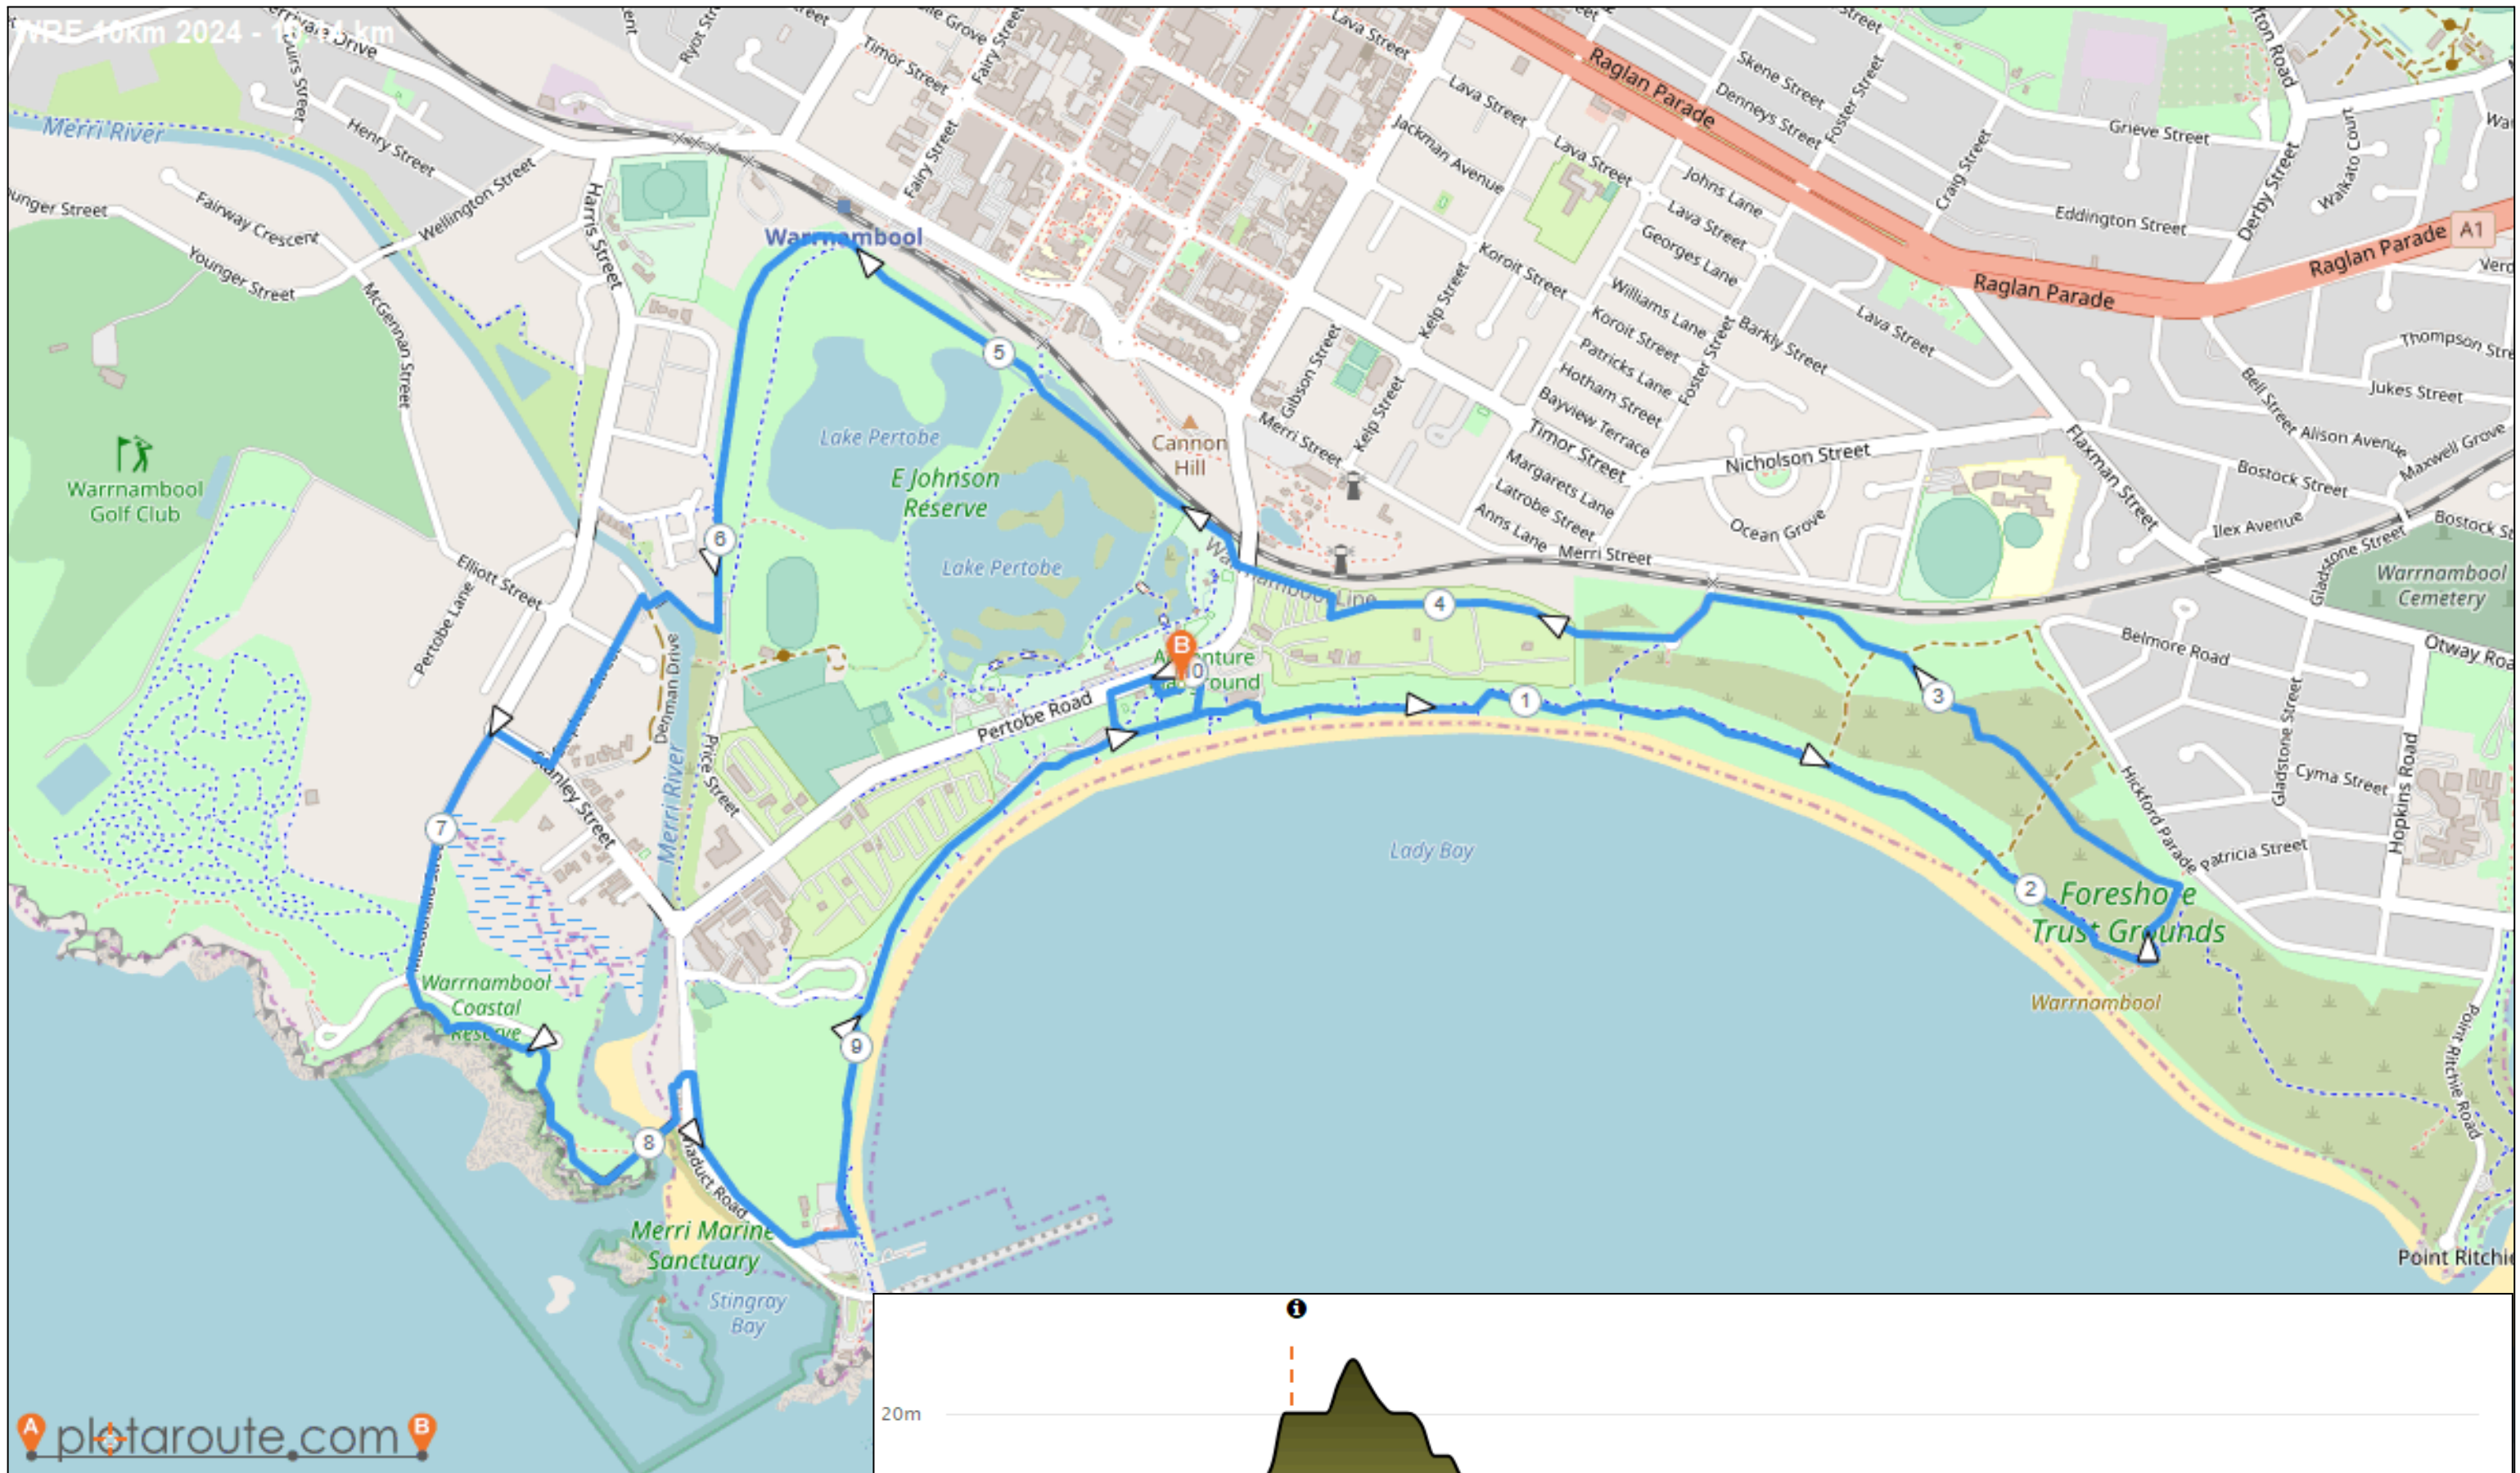

Warrnambool Running Festival 2025

Course Map and Interactive Map Summary

Warrnambool Running Festival 2 km Course - <https://www.plotaroute.com/route/2205288?units=km>

Aid Stations

Pavilion Cafe - Aid Station #1
 42.2k event: 1.75km, 4.9km, 22.75km & 40.25km
 21.1k event: 1.75km & 20km
 10k event: 8.8km

Granny's Grave - Aid Station #2
 42.2k event: 8.2km, 13.8km, 26km & 31.6km
 21.1k event: 5km & 10.5km
 10k event: 2.4km
 6k event: 2.4km & 4km

Logans Beach - Aid Station #3
 42.2k event: 11.4km & 29.3km
 21.1k event: 8km

Event Hub - Public Toilets (Surf Club & McGennans)
 42.2k event: 3k, 6k, 24k
 21.1k event: 3k

Moyjil (Point Ritchie) - Public Toilets
 42.2k event: 9k, 27k
 21.1k event: 6k

Blue Hole car park - Public Toilets (60m off course)
 42.2k event: 10.5k, 12.5k, 28.5k, 30.5k
 21.1k event: 7.5k, 9.5k

Stingray Bay Viaduct Road - Public Toilets
 42.2k event: 22k, 40k
 21.1k event: 19k
 10k event: 8k