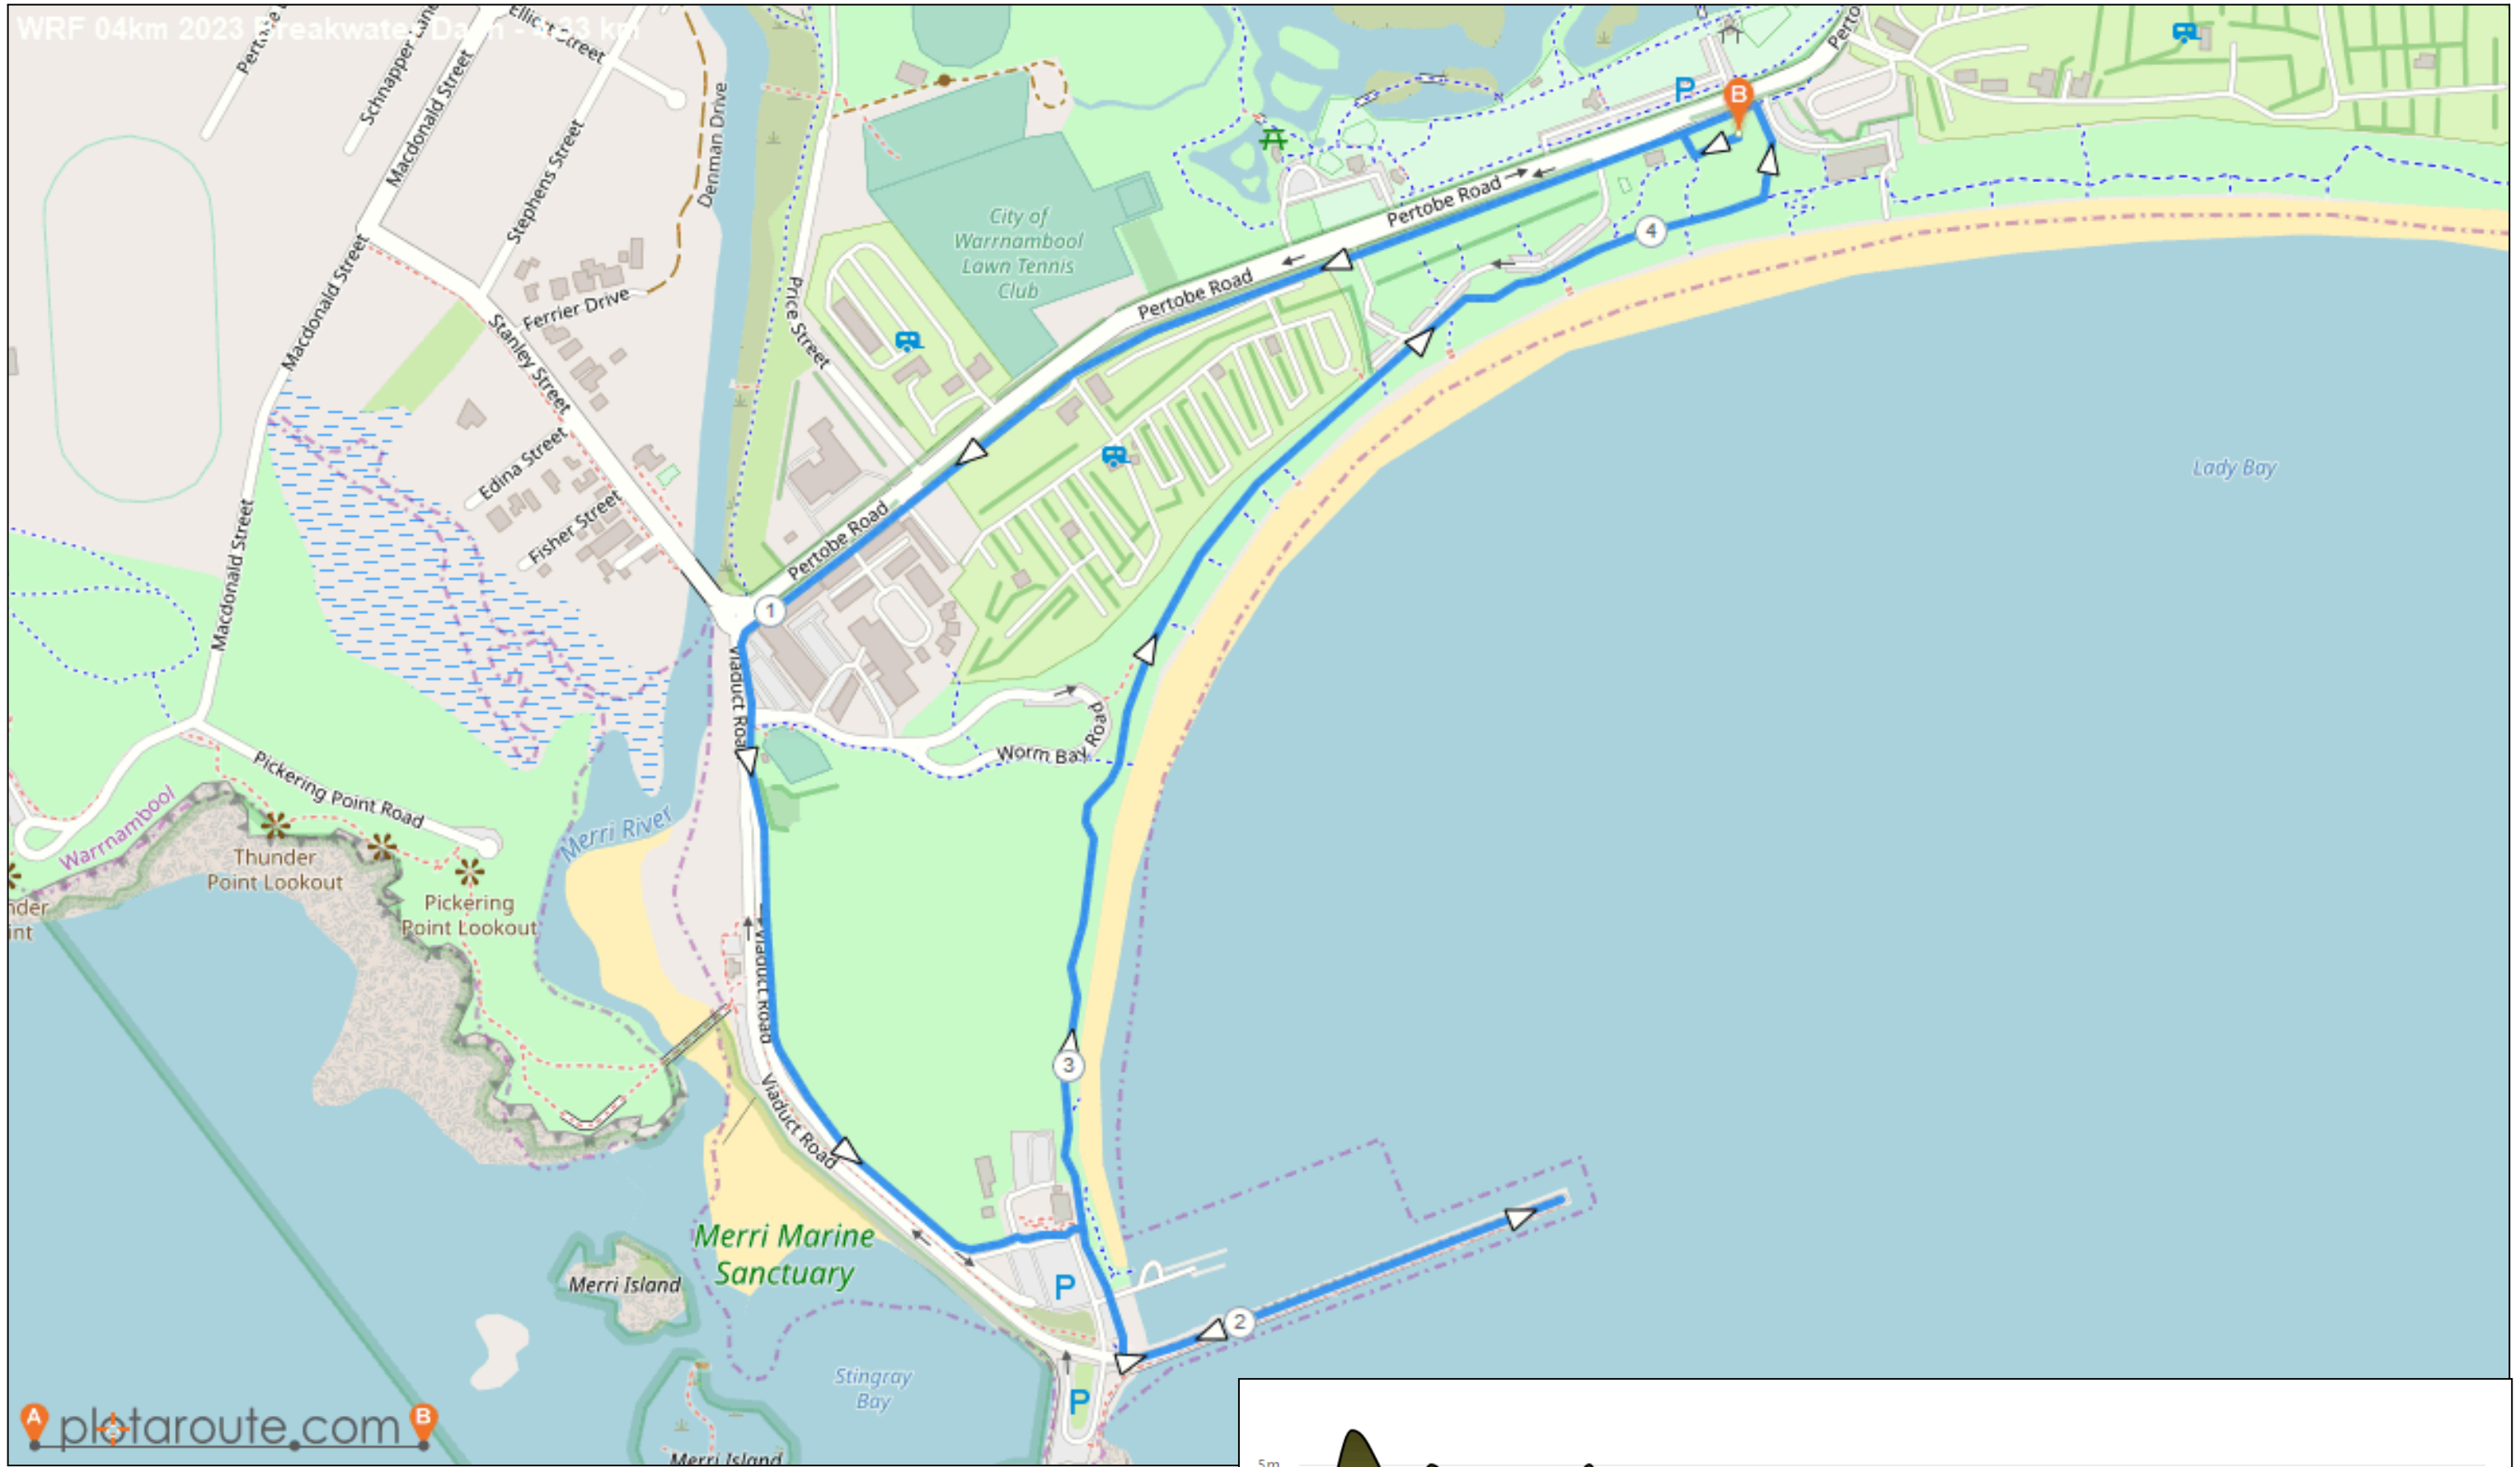

Warrnambool Running Festival 2025

Course Map and Interactive Map Summary

Warrnambool Running Festival 2 km Course - <https://www.plotaroute.com/route/2205288?units=km>

Aid Stations

Pavilion Cafe - Aid Station #1
 42.2k event: 1.75km, 4.9km, 22.75km & 40.25km
 21.1k event: 1.75km & 20km
 10k event: 8.8km

Granny's Grave - Aid Station #2
 42.2k event: 8.2km, 13.8km, 26km & 31.6km
 21.1k event: 5km & 10.5km
 10k event: 2.4km
 6k event: 2.4km & 4km

Logans Beach - Aid Station #3
 42.2k event: 11.4km & 29.3km
 21.1k event: 8km

Event Hub - Public Toilets (Surf Club & McGennans)
 42.2k event: 3k, 6k, 24k
 21.1k event: 3k

Moyjil (Point Ritchie) - Public Toilets
 42.2k event: 9k, 27k
 21.1k event: 6k

Blue Hole car park - Public Toilets (60m off course)
 42.2k event: 10.5k, 12.5k, 28.5k, 30.5k
 21.1k event: 7.5k, 9.5k

Stingray Bay Viaduct Road - Public Toilets
 42.2k event: 22k, 40k
 21.1k event: 19k
 10k event: 8k