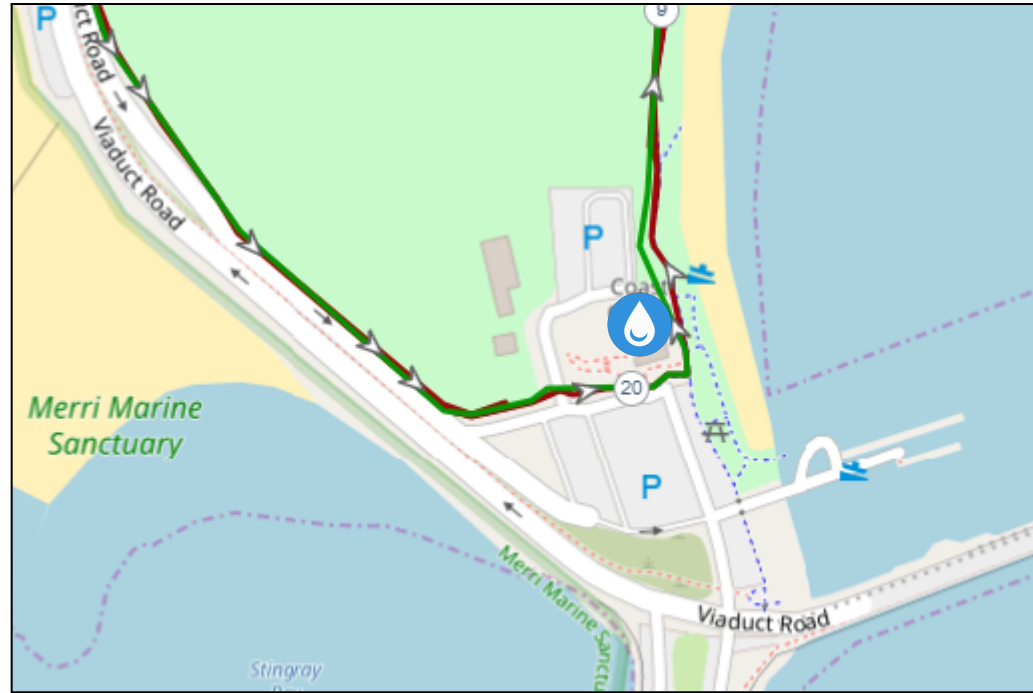

Warrnambool Running Festival 2025

Course Map and Interactive Map Summary

Warrnambool Running Festival 2 km Course - <https://www.plotaroute.com/route/2205288?units=km>

Aid Stations

Pavilion Cafe - Aid Station #1
 42.2k event: 1.75km, 4.9km, 22.75km & 40.25km
 21.1k event: 1.75km & 20km
 10k event: 8.8km

Granny's Grave - Aid Station #2
 42.2k event: 8.2km, 13.8km, 26km & 31.6km
 21.1k event: 5km & 10.5km
 10k event: 2.4km
 6k event: 2.4km & 4km

Logans Beach - Aid Station #3
 42.2k event: 11.4km & 29.3km
 21.1k event: 8km

Event Hub - Public Toilets (Surf Club & McGennans)
 42.2k event: 3k, 6k, 24k
 21.1k event: 3k

Moyjil (Point Ritchie) - Public Toilets
 42.2k event: 9k, 27k
 21.1k event: 6k

Blue Hole car park - Public Toilets (60m off course)
 42.2k event: 10.5k, 12.5k, 28.5k, 30.5k
 21.1k event: 7.5k, 9.5k

Stingray Bay Viaduct Road - Public Toilets
 42.2k event: 22k, 40k
 21.1k event: 19k
 10k event: 8k