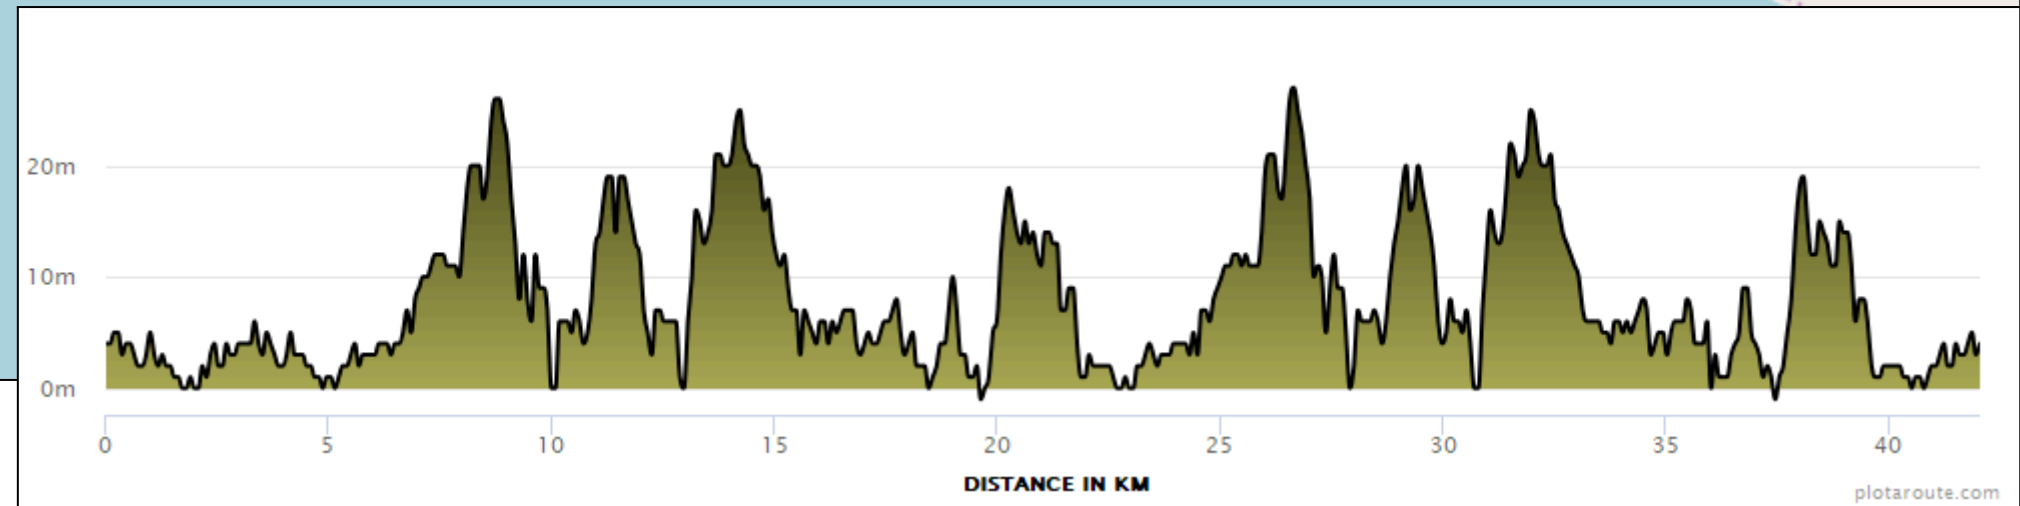

Warrnambool Running Festival 2025

Course Map and Interactive Map Summary

Warrnambool Running Festival 2 km Course - <https://www.plotaroute.com/route/2205288?units=km>

Aid Stations

Pavilion Cafe - Aid Station #1
 42.2k event: 1.75km, 4.9km, 22.75km & 40.25km
 21.1k event: 1.75km & 20km
 10k event: 8.8km

Granny's Grave - Aid Station #2
 42.2k event: 8.2km, 13.8km, 26km & 31.6km
 21.1k event: 5km & 10.5km
 10k event: 2.4km
 6k event: 2.4km & 4km

Logans Beach - Aid Station #3
 42.2k event: 11.4km & 29.3km
 21.1k event: 8km

Event Hub - Public Toilets (Surf Club & McGennans)
 42.2k event: 3k, 6k, 24k
 21.1k event: 3k

Moyjil (Point Ritchie) - Public Toilets
 42.2k event: 9k, 27k
 21.1k event: 6k

Blue Hole car park - Public Toilets (60m off course)
 42.2k event: 10.5k, 12.5k, 28.5k, 30.5k
 21.1k event: 7.5k, 9.5k

Stingray Bay Viaduct Road - Public Toilets
 42.2k event: 22k, 40k
 21.1k event: 19k
 10k event: 8k