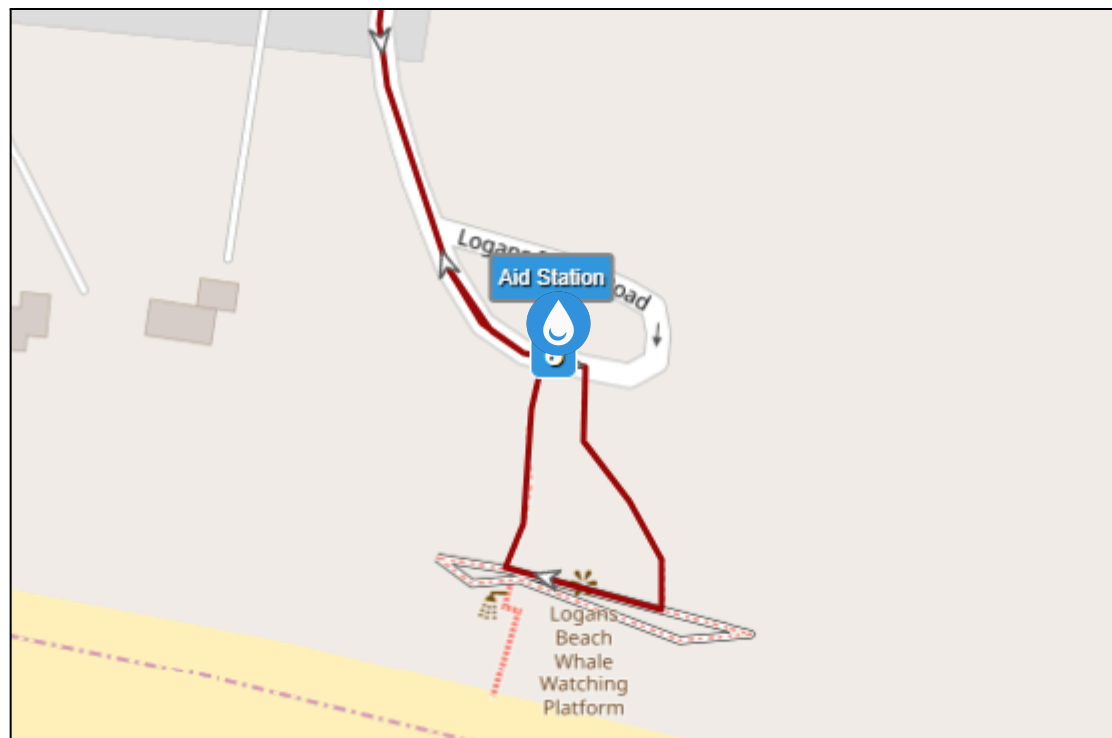

Warrnambool Running Festival 2025

Course Map and Interactive Map Summary

Warrnambool Running Festival 2 km Course - <https://www.plotaroute.com/route/2205288?units=km>

Aid Stations

Pavilion Cafe - Aid Station #1
 42.2k event: 1.75km, 4.9km, 22.75km & 40.25km
 21.1k event: 1.75km & 20km
 10k event: 8.8km

Granny's Grave - Aid Station #2
 42.2k event: 8.2km, 13.8km, 26km & 31.6km
 21.1k event: 5km & 10.5km
 10k event: 2.4km
 6k event: 2.4km & 4km

Logans Beach - Aid Station #3
 42.2k event: 11.4km & 29.3km
 21.1k event: 8km

Event Hub - Public Toilets (Surf Club & McGennans)
 42.2k event: 3k, 6k, 24k
 21.1k event: 3k

Moyjil (Point Ritchie) - Public Toilets
 42.2k event: 9k, 27k
 21.1k event: 6k

Blue Hole car park - Public Toilets (60m off course)
 42.2k event: 10.5k, 12.5k, 28.5k, 30.5k
 21.1k event: 7.5k, 9.5k

Stingray Bay Viaduct Road - Public Toilets
 42.2k event: 22k, 40k
 21.1k event: 19k
 10k event: 8k