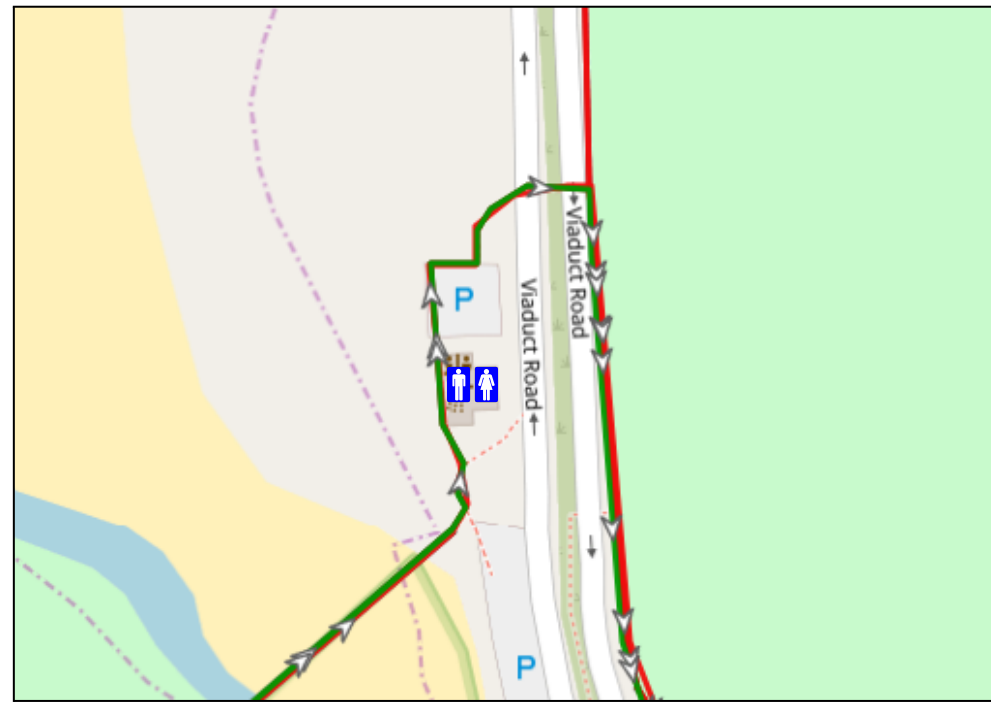

Warrnambool Running Festival 2025

Course Map and Interactive Map Summary

Warrnambool Running Festival 2 km Course - <https://www.plotaroute.com/route/2205288?units=km>

Aid Stations

Pavilion Cafe - Aid Station #1
 42.2k event: 1.75km, 4.9km, 22.75km & 40.25km
 21.1k event: 1.75km & 20km
 10k event: 8.8km

Granny's Grave - Aid Station #2
 42.2k event: 8.2km, 13.8km, 26km & 31.6km
 21.1k event: 5km & 10.5km
 10k event: 2.4km
 6k event: 2.4km & 4km

Logans Beach - Aid Station #3
 42.2k event: 11.4km & 29.3km
 21.1k event: 8km

Woolen Mill - Aid Station #4
 42.2k event: 17.5km & 35.3km
 21.1k event: 14.4km
 10k event: 6.1km

Toilets

Pavilion - Public Toilets
 42.2k event: 1.7k, 4.7k, 22.5k, 40.5k
 21.1k event: 1.7k, 19.5k
 10k event: 8.5k

Event Hub - Public Toilets (Surf Club & McGennans)
 42.2k event: 3k, 6k, 24k
 21.1k event: 3k

Moyjil (Point Ritchie) - Public Toilets
 42.2k event: 9k, 27k
 21.1k event: 6k

Blue Hole car park - Public Toilets (60m off course)
 42.2k event: 10.5k, 12.5k, 28.5k, 30.5k
 21.1k event: 7.5k, 9.5k