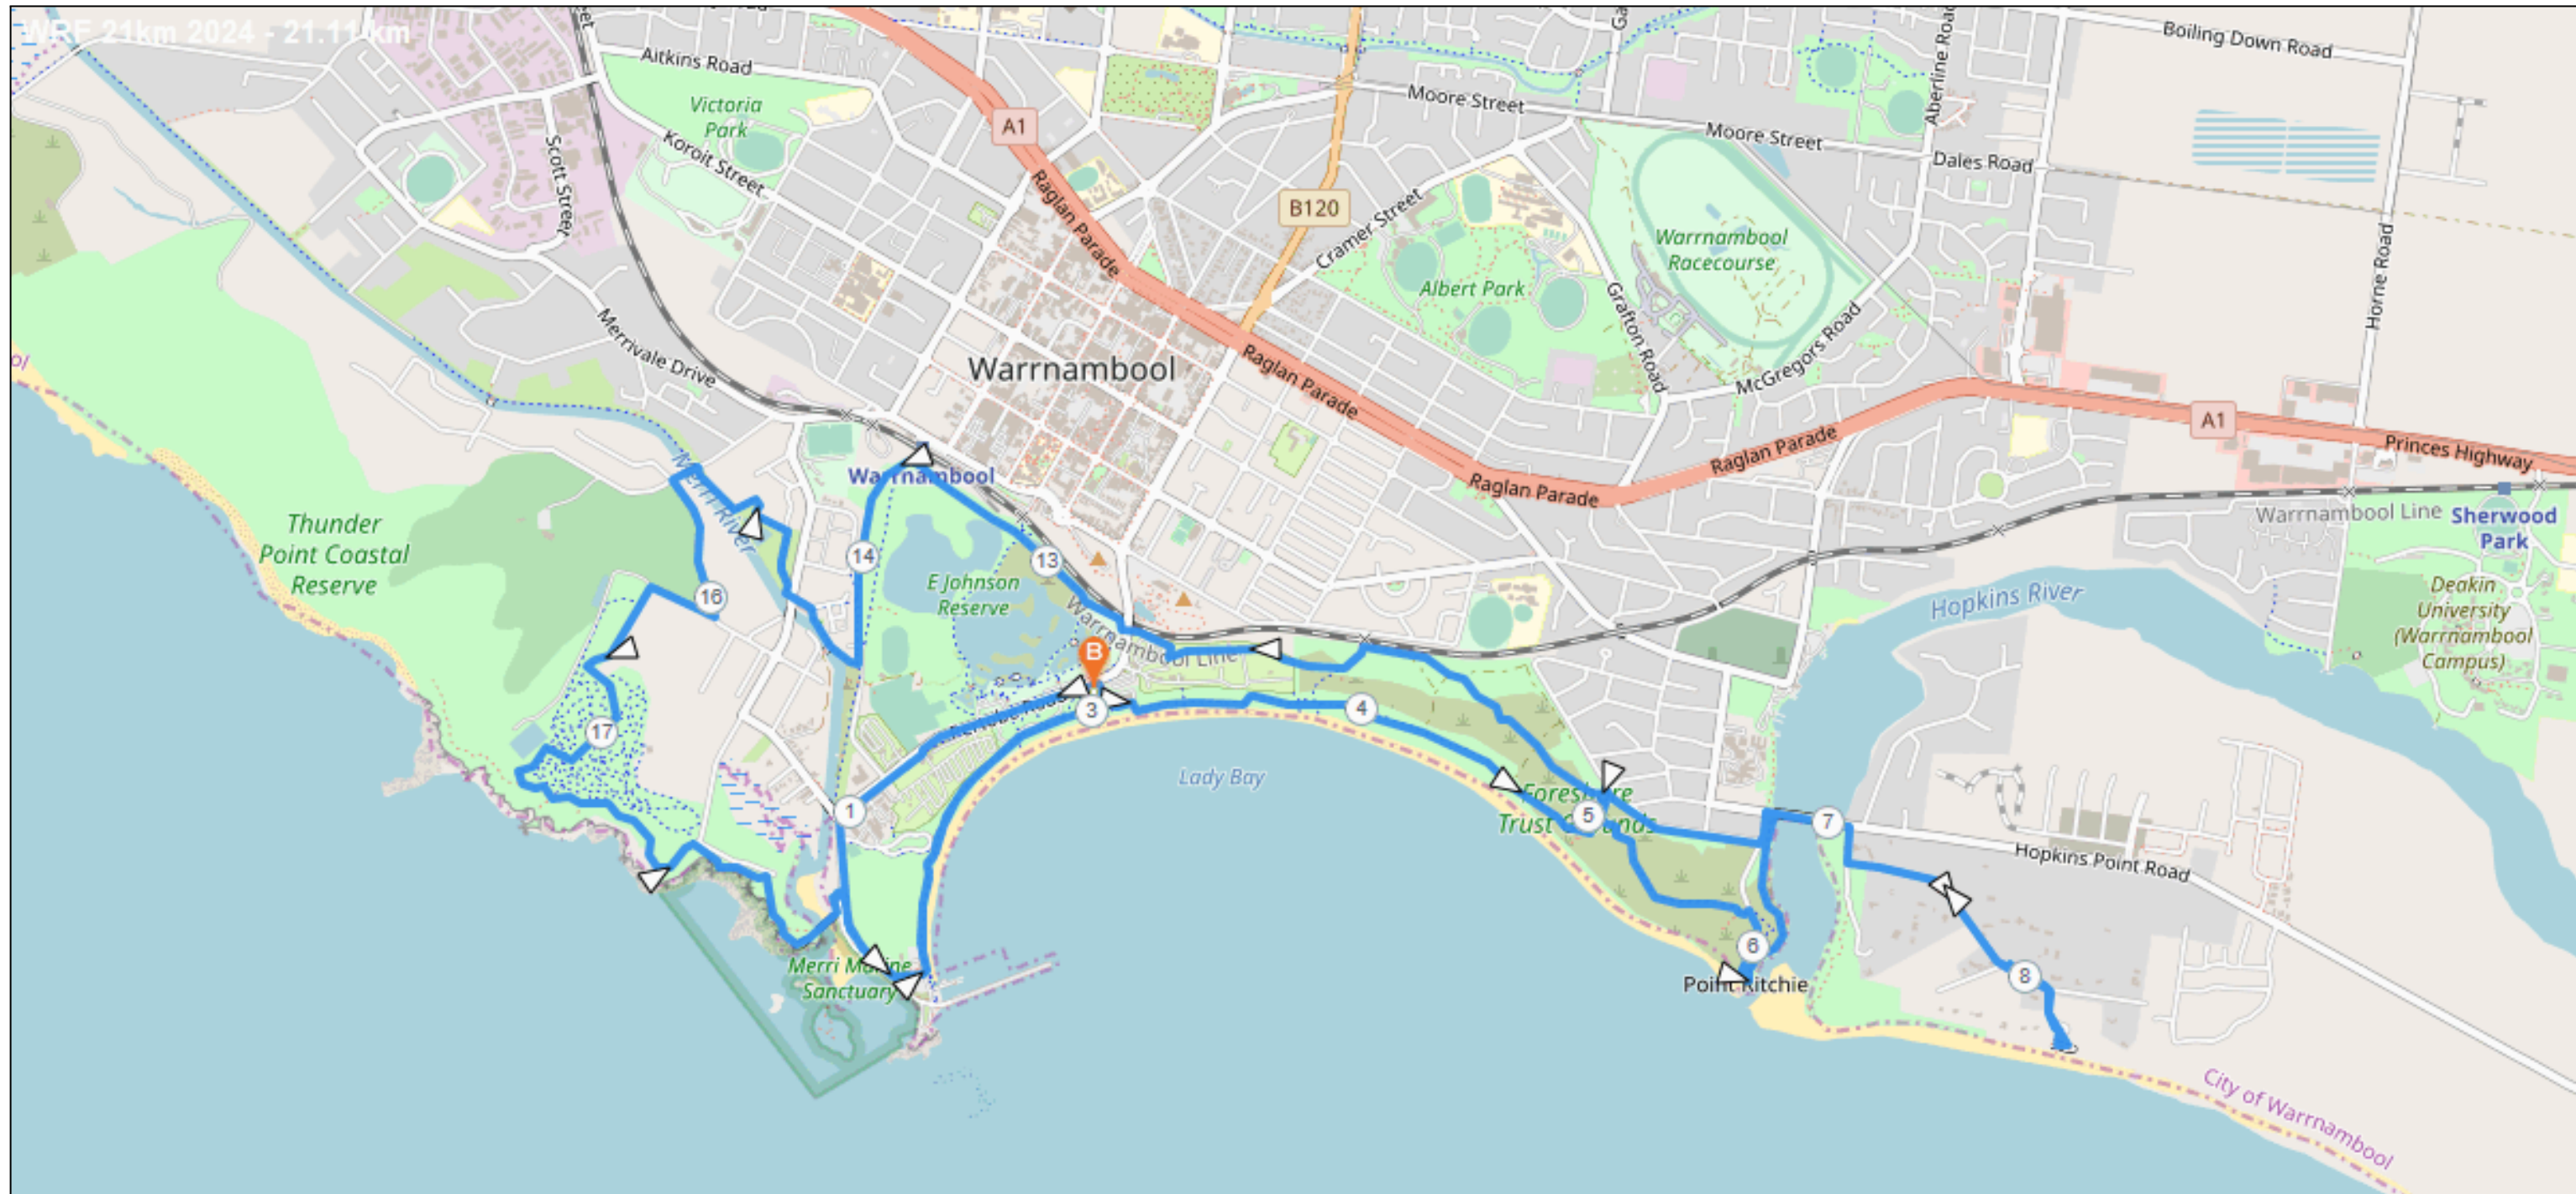

Warrnambool Running Festival 2025

Course Map and Interactive Map Summary

Warrnambool Running Festival 2 km Course - <https://www.plotaroute.com/route/2205288?units=km>

Aid Stations

Pavilion Cafe - Aid Station #1
 42.2k event: 1.75km, 4.9km, 22.75km & 40.25km
 21.1k event: 1.75km & 20km
 10k event: 8.8km

Granny's Grave - Aid Station #2
 42.2k event: 8.2km, 13.8km, 26km & 31.6km
 21.1k event: 5km & 10.5km
 10k event: 2.4km
 6k event: 2.4km & 4km

Logans Beach - Aid Station #3
 42.2k event: 11.4km & 29.3km
 21.1k event: 8km

Event Hub - Public Toilets (Surf Club & McGennans)
 42.2k event: 3k, 6k, 24k
 21.1k event: 3k

Moyjil (Point Ritchie) - Public Toilets
 42.2k event: 9k, 27k
 21.1k event: 6k

Blue Hole car park - Public Toilets (60m off course)
 42.2k event: 10.5k, 12.5k, 28.5k, 30.5k
 21.1k event: 7.5k, 9.5k

Stingray Bay Viaduct Road - Public Toilets
 42.2k event: 22k, 40k
 21.1k event: 19k
 10k event: 8k