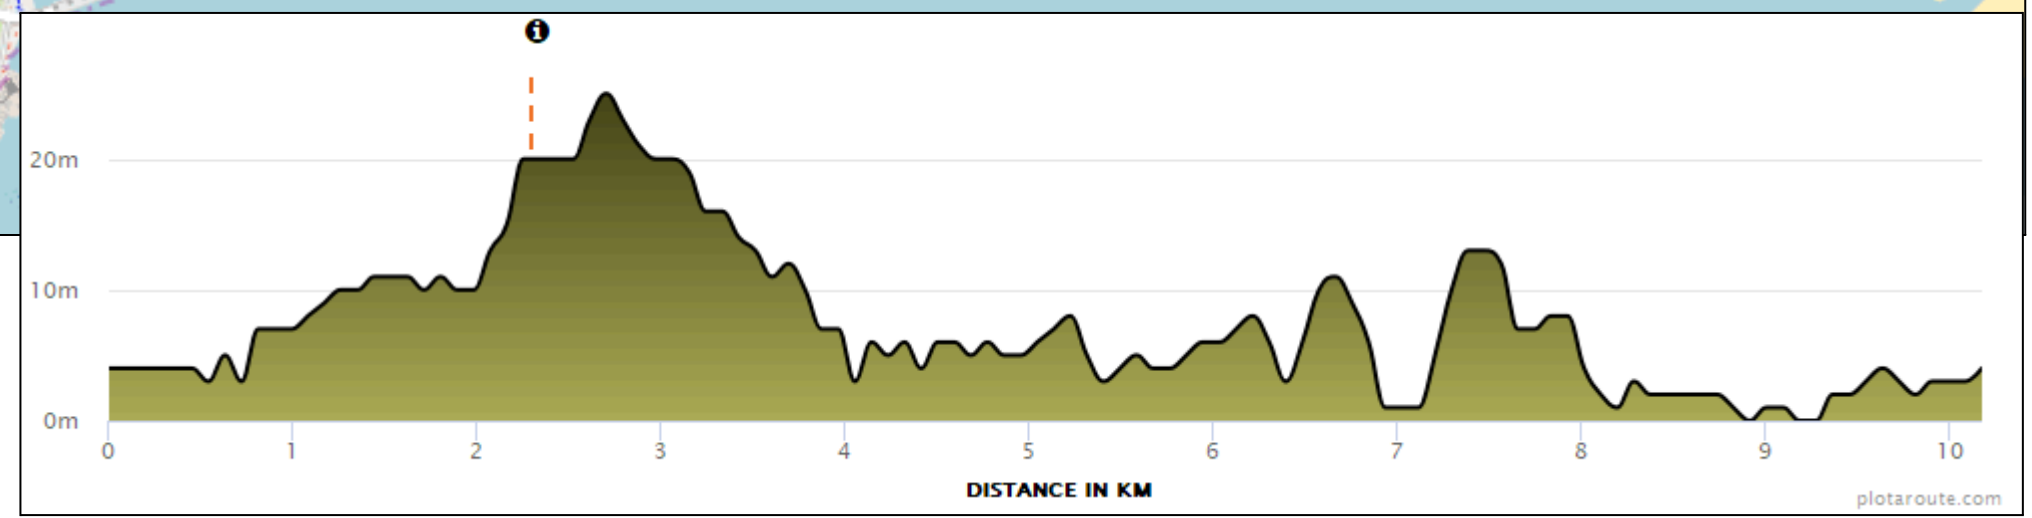

Warrnambool Running Festival 2025

Course Map and Interactive Map Summary

Warrnambool Running Festival 2 km Course - <https://www.plotaroute.com/route/2205288?units=km>

Aid Stations

Pavilion Cafe - Aid Station #1
 42.2k event: 1.75km, 4.9km, 22.75km & 40.25km
 21.1k event: 1.75km & 20km
 10k event: 8.8km

Granny's Grave - Aid Station #2
 42.2k event: 8.2km, 13.8km, 26km & 31.6km
 21.1k event: 5km & 10.5km
 10k event: 2.4km
 6k event: 2.4km & 4km

Logans Beach - Aid Station #3
 42.2k event: 11.4km & 29.3km
 21.1k event: 8km

Event Hub - Public Toilets (Surf Club & McGennans)
 42.2k event: 3k, 6k, 24k
 21.1k event: 3k

Moyjil (Point Ritchie) - Public Toilets
 42.2k event: 9k, 27k
 21.1k event: 6k

Blue Hole car park - Public Toilets (60m off course)
 42.2k event: 10.5k, 12.5k, 28.5k, 30.5k
 21.1k event: 7.5k, 9.5k

Stingray Bay Viaduct Road - Public Toilets
 42.2k event: 22k, 40k
 21.1k event: 19k
 10k event: 8k