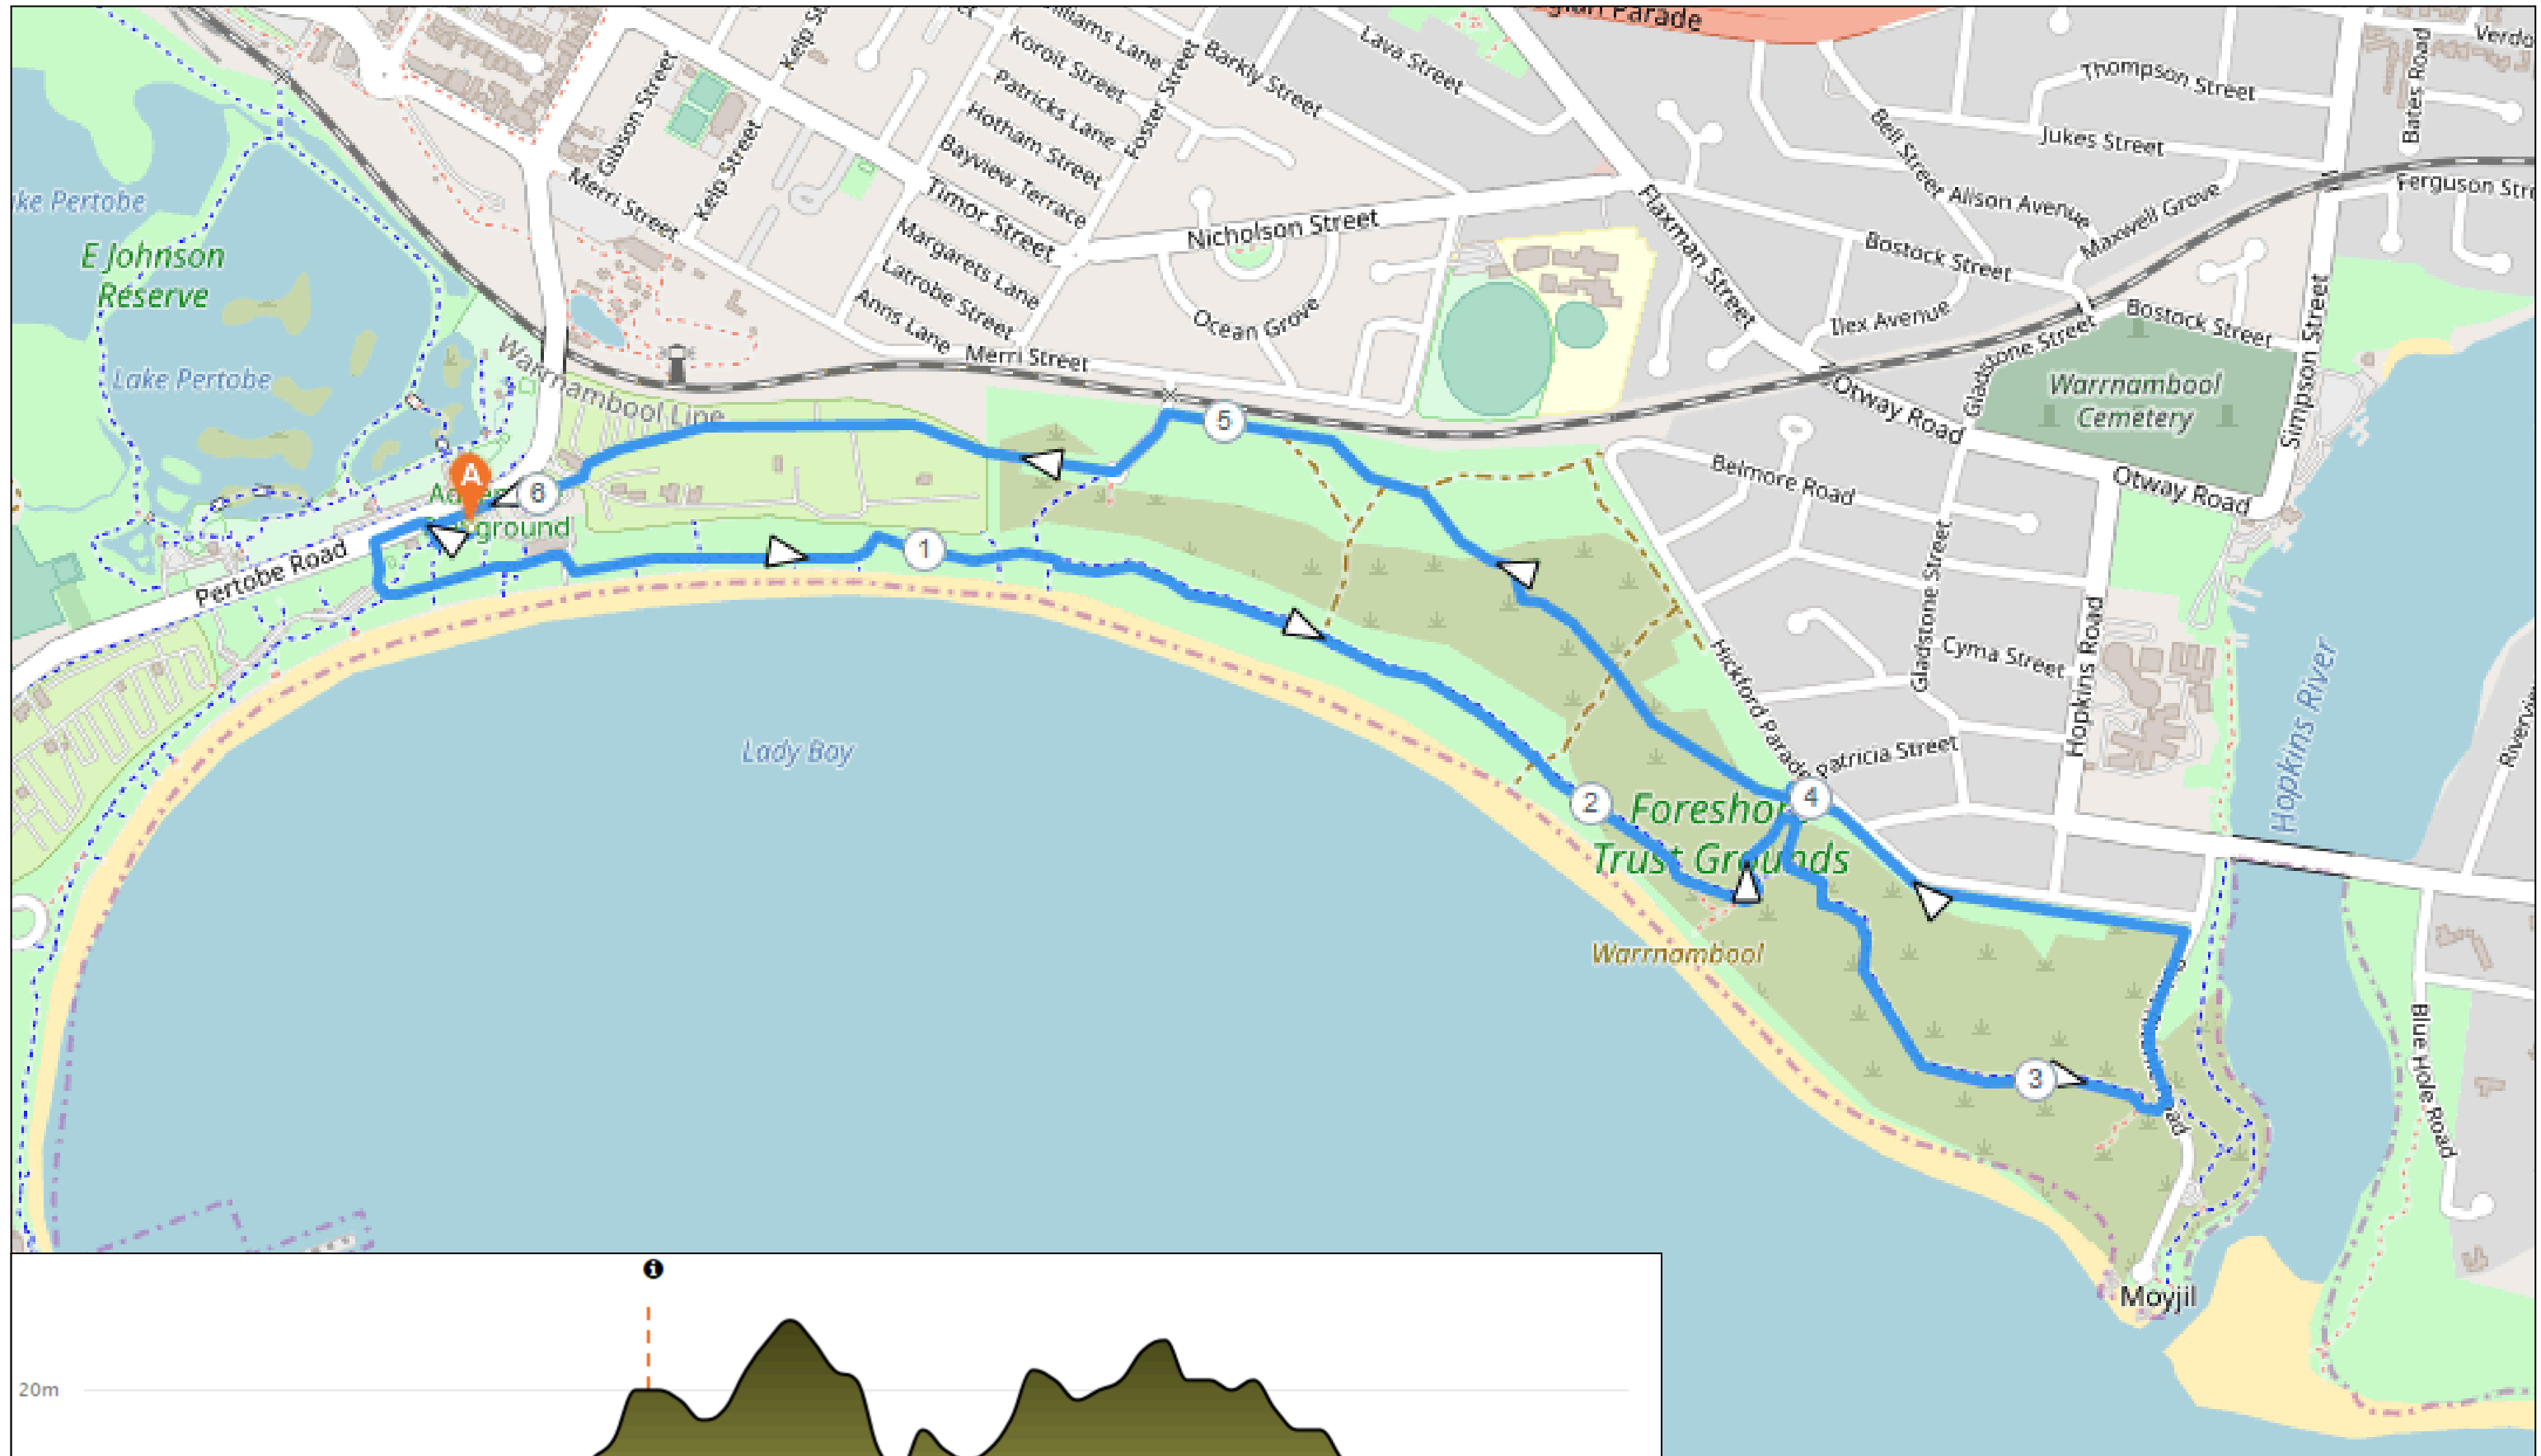

Warrnambool Running Festival 2025

Course Map and Interactive Map Summary

Warrnambool Running Festival 2 km Course - <https://www.plotaroute.com/route/2205288?units=km>

Aid Stations

Pavilion Cafe - Aid Station #1
 42.2k event: 1.75km, 4.9km, 22.75km & 40.25km
 21.1k event: 1.75km & 20km
 10k event: 8.8km

Granny's Grave - Aid Station #2
 42.2k event: 8.2km, 13.8km, 26km & 31.6km
 21.1k event: 5km & 10.5km
 10k event: 2.4km
 6k event: 2.4km & 4km

Logans Beach - Aid Station #3
 42.2k event: 11.4km & 29.3km
 21.1k event: 8km

Event Hub - Public Toilets (Surf Club & McGennans)
 42.2k event: 3k, 6k, 24k
 21.1k event: 3k

Moyjil (Point Ritchie) - Public Toilets
 42.2k event: 9k, 27k
 21.1k event: 6k

Blue Hole car park - Public Toilets (60m off course)
 42.2k event: 10.5k, 12.5k, 28.5k, 30.5k
 21.1k event: 7.5k, 9.5k

Stingray Bay Viaduct Road - Public Toilets
 42.2k event: 22k, 40k
 21.1k event: 19k
 10k event: 8k