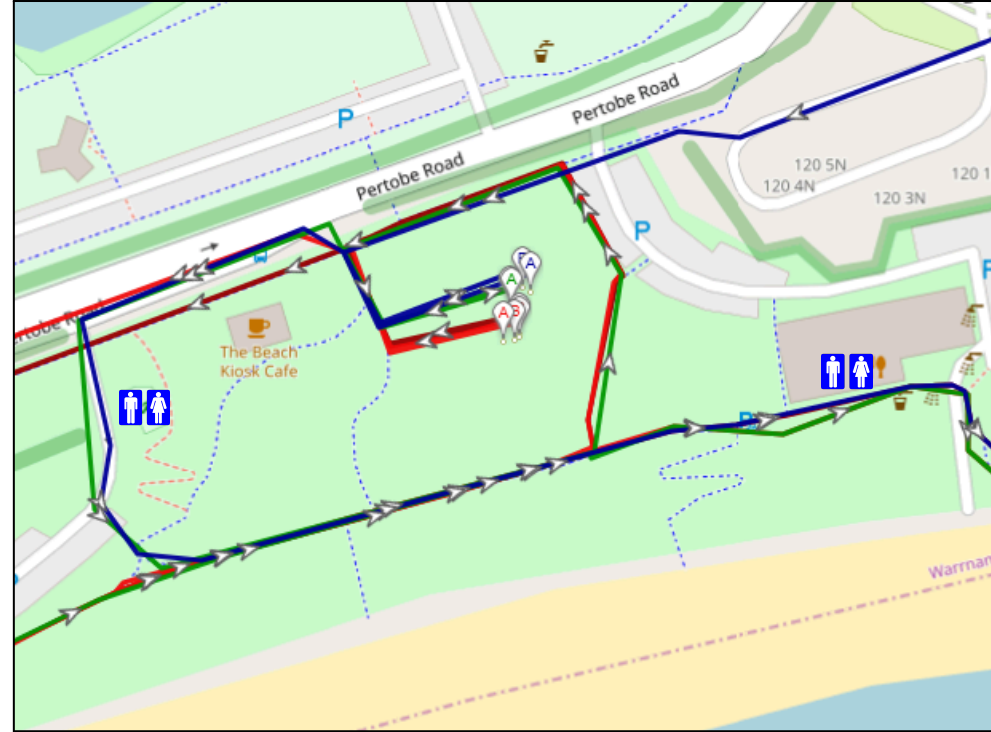

Warrnambool Running Festival 2025

Course Map and Interactive Map Summary

Warrnambool Running Festival 2 km Course - <https://www.plotaroute.com/route/2205288?units=km>

Aid Stations

Pavilion Cafe - Aid Station #1
 42.2k event: 1.75km, 4.9km, 22.75km & 40.25km
 21.1k event: 1.75km & 20km
 10k event: 8.8km

Granny's Grave - Aid Station #2
 42.2k event: 8.2km, 13.8km, 26km & 31.6km
 21.1k event: 5km & 10.5km
 10k event: 2.4km
 6k event: 2.4km & 4km

Logans Beach - Aid Station #3
 42.2k event: 11.4km & 29.3km
 21.1k event: 8km

Woolen Mill - Aid Station #4
 42.2k event: 17.5km & 35.3km
 21.1k event: 14.4km
 10k event: 6.1km

Toilets

Pavilion - Public Toilets
 42.2k event: 1.7k, 4.7k, 22.5k, 40.5k
 21.1k event: 1.7k, 19.5k
 10k event: 8.5k

Event Hub - Public Toilets (Surf Club & McGennans)
 42.2k event: 3k, 6k, 24k
 21.1k event: 3k

Moyjil (Point Ritchie) - Public Toilets
 42.2k event: 9k, 27k
 21.1k event: 6k

Blue Hole car park - Public Toilets (60m off course)
 42.2k event: 10.5k, 12.5k, 28.5k, 30.5k
 21.1k event: 7.5k, 9.5k