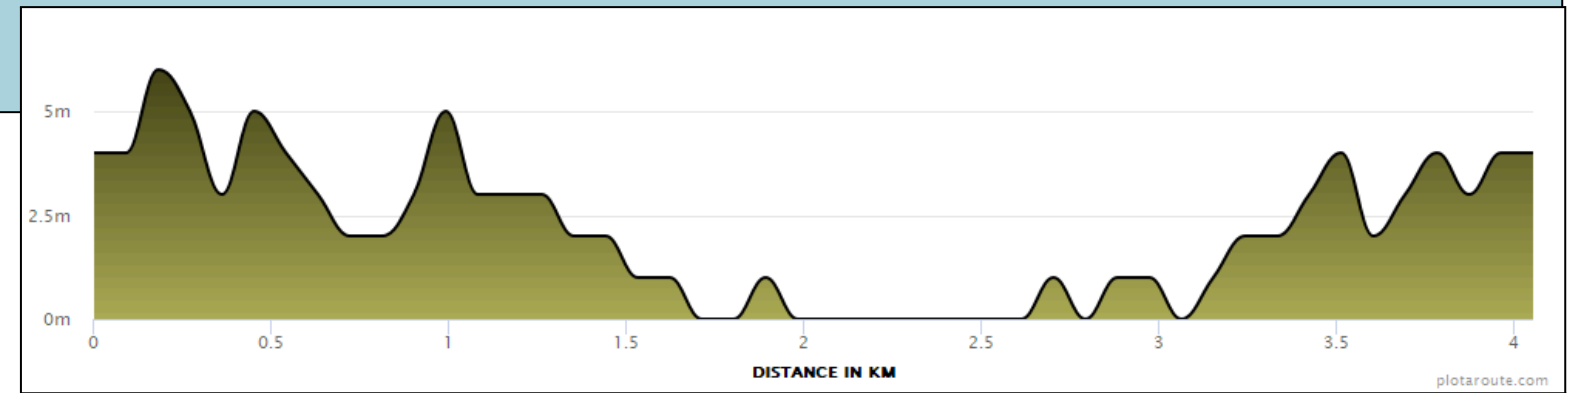

Warrnambool Running Festival 2025

Course Map and Interactive Map Summary

Warrnambool Running Festival 2 km Course - <https://www.plotaroute.com/route/2205288?units=km>

Aid Stations

Pavilion Cafe - Aid Station #1
 42.2k event: 1.75km, 4.9km, 22.75km & 40.25km
 21.1k event: 1.75km & 20km
 10k event: 8.8km

Granny's Grave - Aid Station #2
 42.2k event: 8.2km, 13.8km, 26km & 31.6km
 21.1k event: 5km & 10.5km
 10k event: 2.4km
 6k event: 2.4km & 4km

Logans Beach - Aid Station #3
 42.2k event: 11.4km & 29.3km
 21.1k event: 8km

Event Hub - Public Toilets (Surf Club & McGennans)
 42.2k event: 3k, 6k, 24k
 21.1k event: 3k

Moyjil (Point Ritchie) - Public Toilets
 42.2k event: 9k, 27k
 21.1k event: 6k

Blue Hole car park - Public Toilets (60m off course)
 42.2k event: 10.5k, 12.5k, 28.5k, 30.5k
 21.1k event: 7.5k, 9.5k

Stingray Bay Viaduct Road - Public Toilets
 42.2k event: 22k, 40k
 21.1k event: 19k
 10k event: 8k