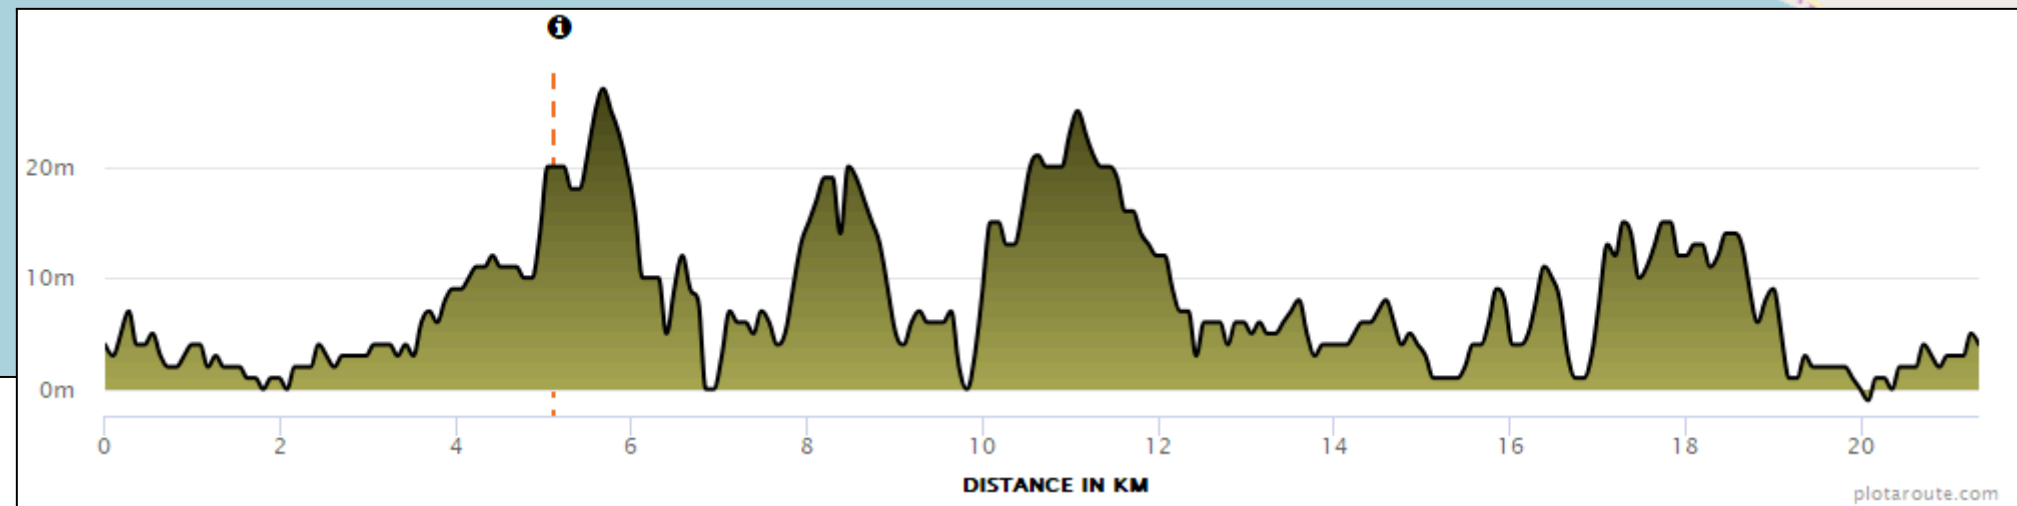

Warrnambool Running Festival 2025

Course Map and Interactive Map Summary

Warrnambool Running Festival 2 km Course - <https://www.plotaroute.com/route/2205288?units=km>

Aid Stations

Pavilion Cafe - Aid Station #1
 42.2k event: 1.75km, 4.9km, 22.75km & 40.25km
 21.1k event: 1.75km & 20km
 10k event: 8.8km

Granny's Grave - Aid Station #2
 42.2k event: 8.2km, 13.8km, 26km & 31.6km
 21.1k event: 5km & 10.5km
 10k event: 2.4km
 6k event: 2.4km & 4km

Logans Beach - Aid Station #3
 42.2k event: 11.4km & 29.3km
 21.1k event: 8km

Event Hub - Public Toilets (Surf Club & McGennans)
 42.2k event: 3k, 6k, 24k
 21.1k event: 3k

Moyjil (Point Ritchie) - Public Toilets
 42.2k event: 9k, 27k
 21.1k event: 6k

Blue Hole car park - Public Toilets (60m off course)
 42.2k event: 10.5k, 12.5k, 28.5k, 30.5k
 21.1k event: 7.5k, 9.5k

Stingray Bay Viaduct Road - Public Toilets
 42.2k event: 22k, 40k
 21.1k event: 19k
 10k event: 8k