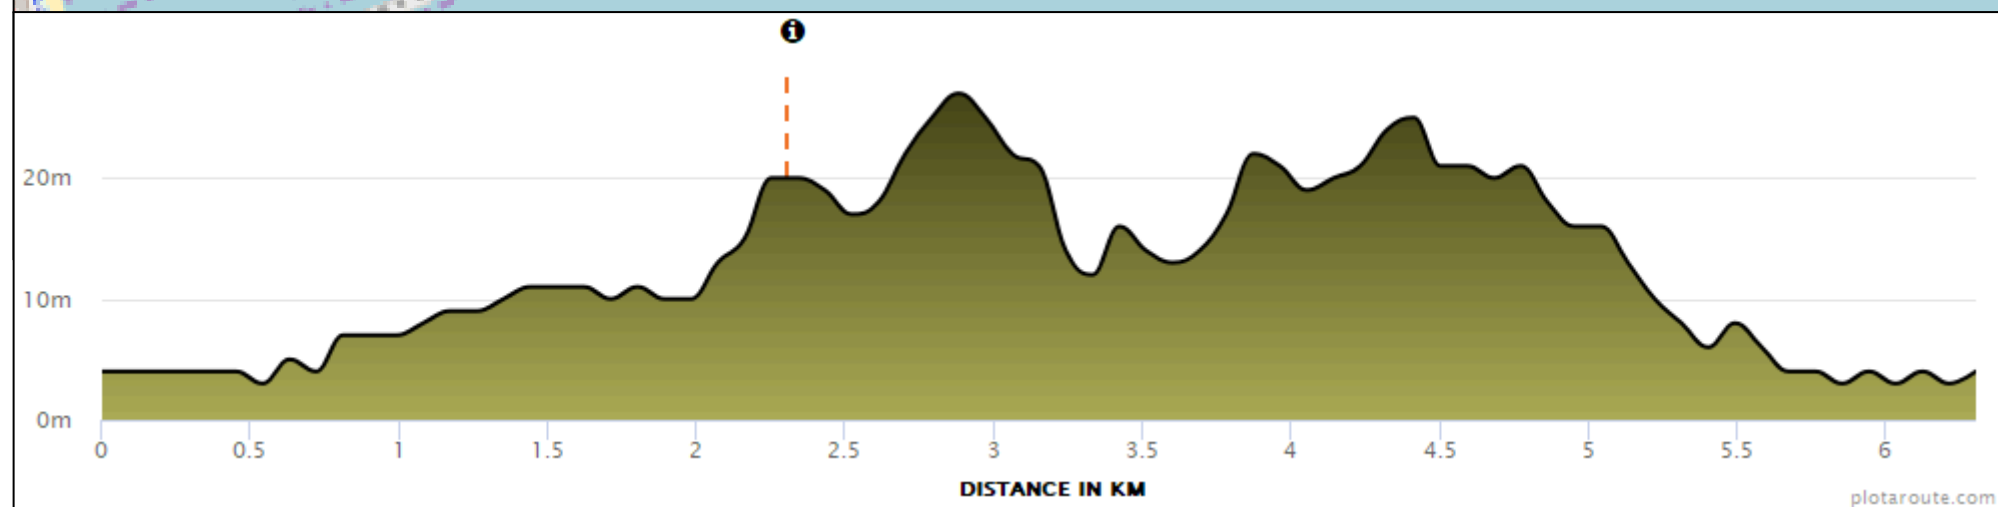

Warrnambool Running Festival 2025

Course Map and Interactive Map Summary

Warrnambool Running Festival 2 km Course - <https://www.plotaroute.com/route/2205288?units=km>

Aid Stations

Pavilion Cafe - Aid Station #1
 42.2k event: 1.75km, 4.9km, 22.75km & 40.25km
 21.1k event: 1.75km & 20km
 10k event: 8.8km

Granny's Grave - Aid Station #2
 42.2k event: 8.2km, 13.8km, 26km & 31.6km
 21.1k event: 5km & 10.5km
 10k event: 2.4km
 6k event: 2.4km & 4km

Logans Beach - Aid Station #3
 42.2k event: 11.4km & 29.3km
 21.1k event: 8km

Event Hub - Public Toilets (Surf Club & McGennans)
 42.2k event: 3k, 6k, 24k
 21.1k event: 3k

Moyjil (Point Ritchie) - Public Toilets
 42.2k event: 9k, 27k
 21.1k event: 6k

Blue Hole car park - Public Toilets (60m off course)
 42.2k event: 10.5k, 12.5k, 28.5k, 30.5k
 21.1k event: 7.5k, 9.5k

Stingray Bay Viaduct Road - Public Toilets
 42.2k event: 22k, 40k
 21.1k event: 19k
 10k event: 8k