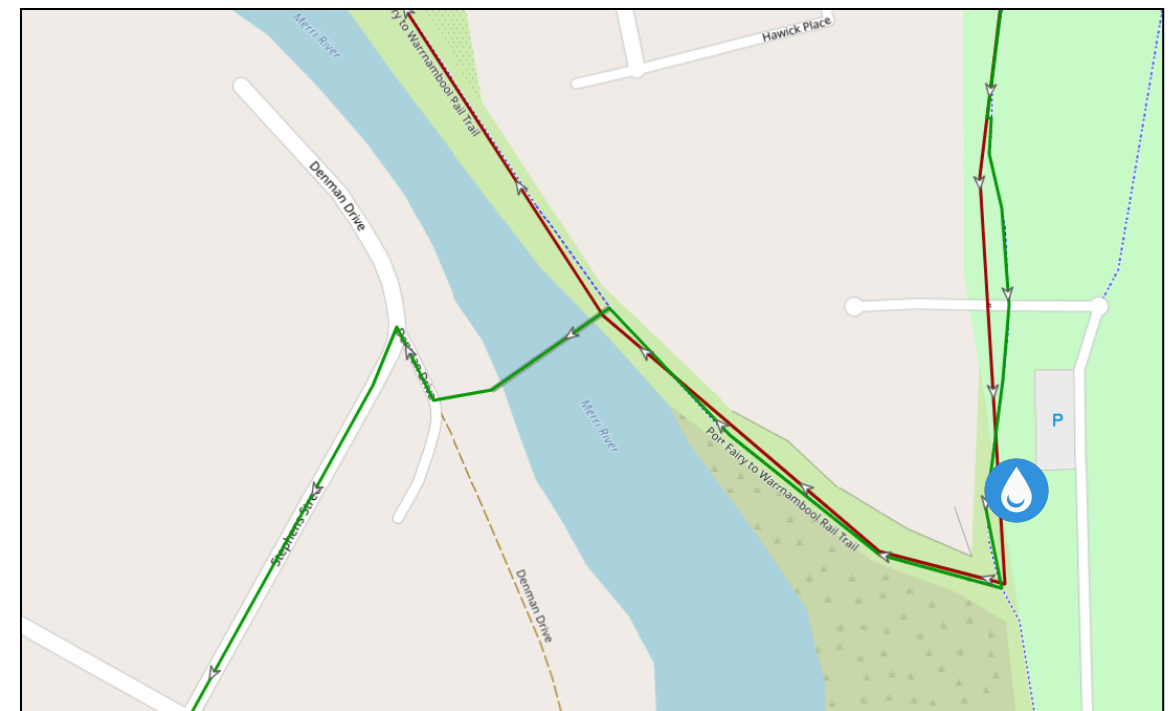

Warrnambool Running Festival 2025

Course Map and Interactive Map Summary

Warrnambool Running Festival 2 km Course - <https://www.plotaroute.com/route/2205288?units=km>

Aid Stations

Pavilion Cafe - Aid Station #1
 42.2k event: 1.75km, 4.9km, 22.75km & 40.25km
 21.1k event: 1.75km & 20km
 10k event: 8.8km

Granny's Grave - Aid Station #2
 42.2k event: 8.2km, 13.8km, 26km & 31.6km
 21.1k event: 5km & 10.5km
 10k event: 2.4km
 6k event: 2.4km & 4km

Logans Beach - Aid Station #3
 42.2k event: 11.4km & 29.3km
 21.1k event: 8km

Event Hub - Public Toilets (Surf Club & McGennans)
 42.2k event: 3k, 6k, 24k
 21.1k event: 3k

Moyjil (Point Ritchie) - Public Toilets
 42.2k event: 9k, 27k
 21.1k event: 6k

Blue Hole car park - Public Toilets (60m off course)
 42.2k event: 10.5k, 12.5k, 28.5k, 30.5k
 21.1k event: 7.5k, 9.5k

Stingray Bay Viaduct Road - Public Toilets
 42.2k event: 22k, 40k
 21.1k event: 19k
 10k event: 8k